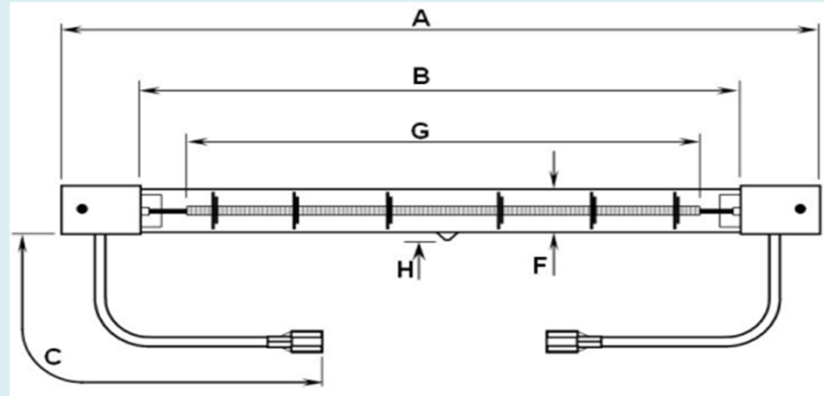

Lamp Product Data Specification

VICTORY

Lamp Product Code: **6424157F**

Version No.: **1**

Issue Date: **28.11.2012**

Coating Coverage (where applic.) :-

N/A

Dimensions (in mm) :-

(Overall Length) A	353
(Inside Cap to Cap Length) B	0
(Lead Length) C	600
(Secondary Length) D	0
(UnHeated/Other Length) E	0
(Tube Dia) F	12
(Heat Length) G	280
(Pip Height) H	5 Max

Additional Data:

Technical Data :-