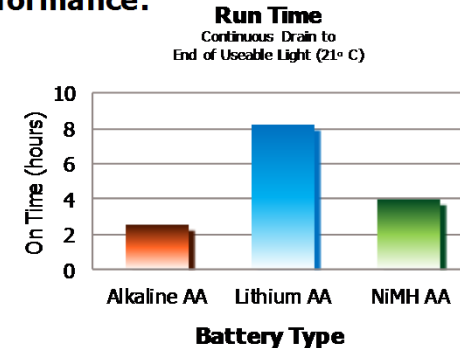

Performance:

Tested according to ANSI/NEMA FL 1 Standards.

Important Notice

This datasheet contains information specific to products manufactured at the time of its publication
Contents herein do not constitute a warranty
©Energizer / All Rights Reserved