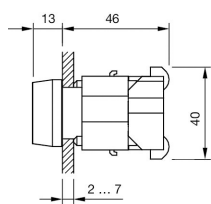

#### Attribute

Design	raised
Front dimension	Ø 29 mm
Front form	round
IP front protection	IP65
Mounting cut-out	Ø 22.3 mm
Diffusor cap colour	White
Diffusor cap illumination	illuminative
Diffusor cap optics	translucent
Housing colour	Grey
Housing material	Plastic
Lens cap colour	Green
Lens cap material	Plastic
Lens cap optical effect	transparent
Marking cap colour	White
Marking cap illumination	illuminative
Marking cap optics	translucent
Terminal	Screw terminal
Weight	0.05 kg

## Dimensions