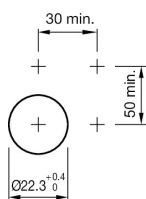

Mounting cut-outs