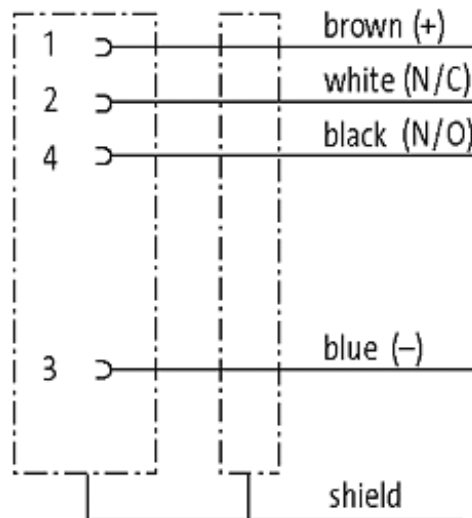

M12 female receptacle shielded rear mount

PUR-OB 4x0,34 shielded black UL,CSA+drag chain 1,5m

Flange M12 female

4-pole, shielded

Rear mounting

Mounting nut

With open ended wires

Further cable lengths on request. The resistance to aggressive media should be individually tested for your application. Further details on request.

[Link to Product](#)**Illustration**

Female

Product may differ from Image