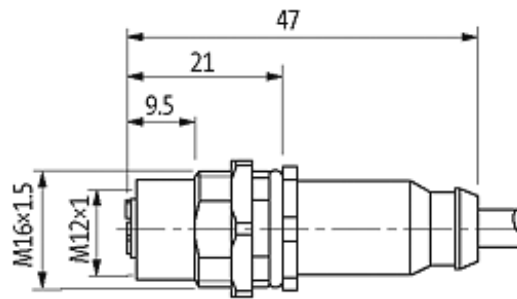

M12 female receptacle shielded rear mount

PUR-OB 4x0,34 shielded black UL,CSA+drag chain 1,5m

Flange M12 female

4-pole, shielded

Rear mounting

Mounting nut

With open ended wires

Further cable lengths on request. The resistance to aggressive media should be individually tested for your application. Further details on request.

[Link to Product](#)**Illustration**

Female

Product may differ from Image