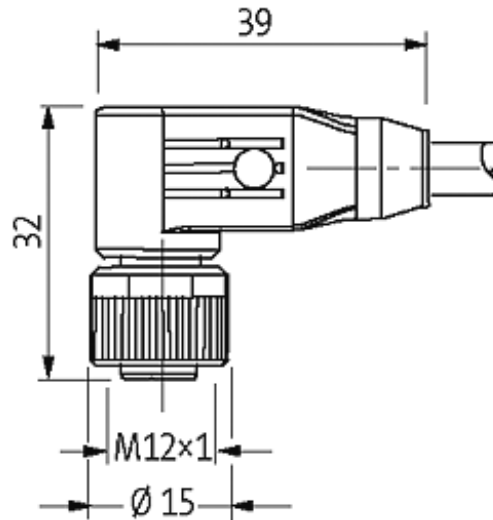

M12 male straight / M12 female 90° shielded

PUR 8x0,25 shielded bk UL,CSA+drag chain 6m

Male straight to female 90°

M12 - M12

8-pole, shielded

Plastic housings with good resistance against chemicals and oils. The resistance to aggressive media should be individually tested for your application. Further details on request. Further cable lengths on request.

[Link to Product](#)

Illustration

1	■	white	C 1
2	■	brown	C 2
3	■	green	C 3
4	■	yellow	C 4
5	■	gray	C 5
6	■	pink	C 6
7	■	blue	C 7
8	■	red	C 8
		shield	

Product may differ from Image