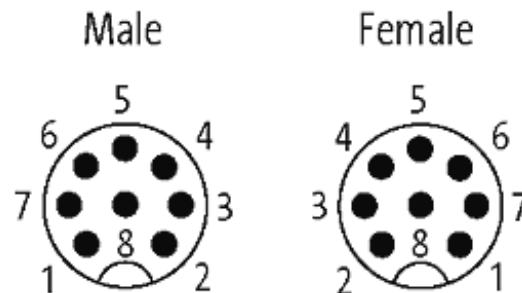

M12 male straight / M12 female 90° shielded

PUR 8x0,25 shielded bk UL,CSA+drag chain 6m

Male straight to female 90°

M12 - M12

8-pole, shielded

Plastic housings with good resistance against chemicals and oils. The resistance to aggressive media should be individually tested for your application. Further details on request. Further cable lengths on request.

[Link to Product](#)

Illustration

1	■	white	C 1
2	■	brown	C 2
3	■	green	C 3
4	■	yellow	C 4
5	■	gray	C 5
6	■	pink	C 6
7	■	blue	C 7
8	■	red	C 8
		shield	

Product may differ from Image