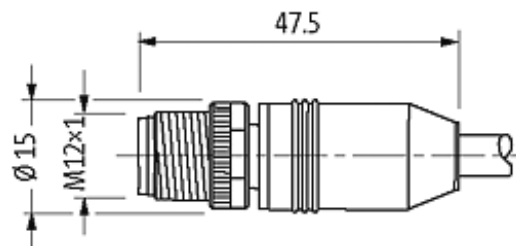

M12 male straight / M12 female 90° shielded

PUR 8x0,25 shielded bk UL,CSA+drag chain 6m

Male straight to female 90°

M12 - M12

8-pole, shielded

Plastic housings with good resistance against chemicals and oils. The resistance to aggressive media should be individually tested for your application. Further details on request. Further cable lengths on request.

[Link to Product](#)

Illustration

1	■	white	C 1
2	■	brown	C 2
3	■	green	C 3
4	■	yellow	C 4
5	■	gray	C 5
6	■	pink	C 6
7	■	blue	C 7
8	■	red	C 8
		shield	

Product may differ from Image