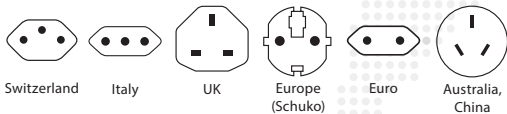

Combo – World to USA

2 IN 1 SOLUTION

The Combo Country Adapters from SKROSS are the ideal solution for travellers from all over the world, who prefer a specific travel destination, but are also visiting Europe (Schuko) regularly. Ideal for hotels and conference centers that want to provide their guests the possibility of connecting their devices for the duration of their stay.

With the Country Adapter **Combo – World to USA** devices from more than 150 countries are applicable in the USA and Europe (Schuko). It safely supports even power-hungry devices like laptop and hairdryer.

Compatibility

Input

Output

Specifications

- Designed in Switzerland
- Suitable for equipment with earthed & unearthed plugs (2- & 3-pole)
- Receptacles for: Switzerland, Italy, Australia/China, Japan Europe (Schuko & 2-pole Euro)
- Output plugs: USA, Europe (Schuko)
- Input voltage: 100V – 250V
- Max. load: 15A
- Power rating: e.g. 100V – 1500W / 250V – 3750W
- Does not convert voltage