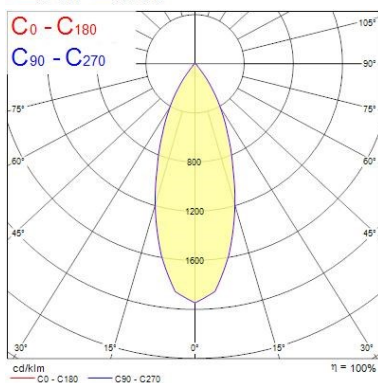

Optical data

Fixture luminous flux (lm)	1128
Luminaire efficacy (lm/W)	94
LOR (%)	100
Colour temperature (K)	2700
Light colour	Candlelight
CRI (Ra)	90
Colour Variation Initial (SDCM)	SDCM3
Adjustable chromaticity	N
Beam Angle (°)	46
Photobiological Risk Group	RG1
Luminous flux (emergency) (lm)	307
Emergency duration (h)	3

Myriad Deco IP65 White Bezel

MYRIAD DECO IP65 FLOOD 2700K DALI EM SILVER WBEZ
2059252

Cutout Dimensions (W x L in mm or Diameter in mm)	76
Weight (kg)	1.44
Recessed Depth (mm)	72

Packaging

Single packaging type	Carton
Product EAN number	5025768592524
Packaging single length / height (cm)	17.5
Packaging single width (cm)	15.0
Packaging single depth (cm)	17.5
DUN14 (outer)	05025768592524
Units per outer package	1
Packaging outer length / height (cm)	17.5
Packaging outer width (cm)	15.0
Packaging outer depth (cm)	17.5

PHOTOMETRY

Distance [m]	Cone diameter [m]	E ₀ [lx]	E ₁ [lx]	E ₂ [lx]
0.5	0.34	2390	18.9°	1015
1.0	0.68	596	18.9°	254
1.5	1.03	266	18.9°	113
2.0	1.37	149	18.9°	63
2.5	1.71	96	18.9°	41
3.0	2.05	66	18.9°	31

Distance [m] Cone diameter [m] Illuminance [lx]
C0 - C180 (Half beam angle: 37.8°)

Distance [m]	Cone diameter [m]	E ₀ [lx]	E ₁ [lx]	E ₂ [lx]
0.5	0.34	8733	18.9°	3732
1.0	0.68	2186	18.9°	933
1.5	1.03	976	18.9°	415
2.0	1.37	549	18.9°	233
2.5	1.71	351	18.9°	149
3.0	2.05	241	18.9°	104