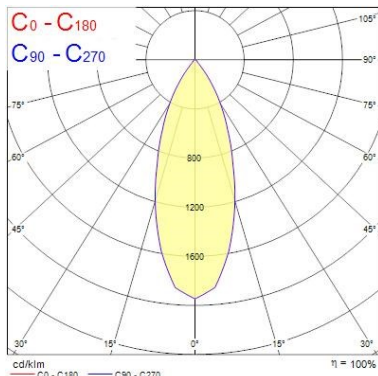

Optical data

Fixture luminous flux (lm)	1128
Luminaire efficacy (lm/W)	94
LOR (%)	100
Colour temperature (K)	2700
Light colour	Candlelight
CRI (Ra)	90
Colour Variation Initial (SDCM)	SDCM3
Adjustable chromaticity	N
Beam Angle (°)	46
Photobiological Risk Group	RG1
Luminous flux (emergency) (lm)	307
Emergency duration (h)	3

Myriad Deco IP65 White Bezel

MYRIAD DECO IP65 FLOOD 2700K DALI EM SILVER WBEZ
2059252

Cutout Dimensions (W x L in mm or Diameter in mm)	76
Weight (kg)	1.44
Recessed Depth (mm)	72

Packaging

Single packaging type	Carton
Product EAN number	5025768592524
Packaging single length / height (cm)	17.5
Packaging single width (cm)	15.0
Packaging single depth (cm)	17.5
DUN14 (outer)	05025768592524
Units per outer package	1
Packaging outer length / height (cm)	17.5
Packaging outer width (cm)	15.0
Packaging outer depth (cm)	17.5

PHOTOMETRY

Distance [m]	Cone diameter [m]	E ₀ [lx]	E ₁ [lx]	E ₂ [lx]
0.5	0.34	2390	18.9°	1015
1.0	0.68	596	18.9°	254
1.5	1.03	266	18.9°	113
2.0	1.37	149	18.9°	63
2.5	1.71	96	18.9°	41
3.0	2.05	66	18.9°	31

Distance [m] Cone diameter [m] Illuminance [lx]
C0 - C180 (Half beam angle: 37.8°)

Distance [m]	Cone diameter [m]	E ₀ [lx]	E ₁ [lx]	E ₂ [lx]
0.5	0.34	8733	18.9°	3732
1.0	0.68	2186	18.9°	933
1.5	1.03	976	18.9°	415
2.0	1.37	549	18.9°	233
2.5	1.71	351	18.9°	149
3.0	2.05	241	18.9°	104