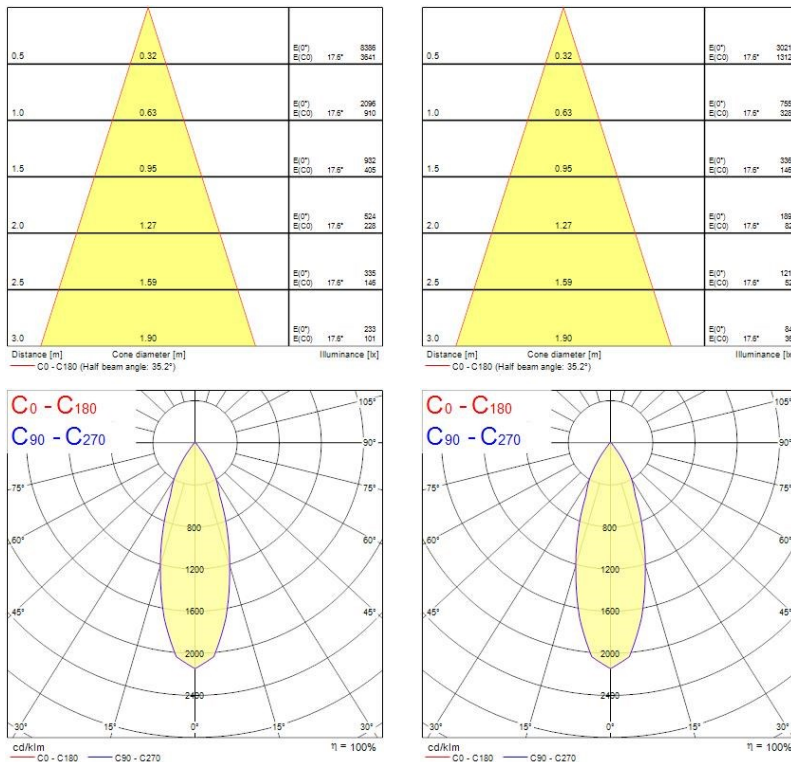

Myriad Deco IP65 Chrome Bezel

MYRIAD DECO IP65 FLOOD 4000K DALI EM WHITE CBEZ
2058951

Diffuser finish	Bezel (or Ring)
Nominal Product Height (mm)	72
Nominal Product Diameter (mm)	90
Cutout Dimensions (W x L in mm or Diameter in mm)	76
Weight (kg)	1.44
Recessed Depth (mm)	72

Packaging

Single packaging type	Carton
Product EAN number	5025768589517
Packaging single length / height (cm)	17.5
Packaging single width (cm)	15.0
Packaging single depth (cm)	17.5
DUN14 (outer)	05025768589517
Units per outer package	1
Packaging outer length / height (cm)	17.5
Packaging outer width (cm)	15.0
Packaging outer depth (cm)	17.5

PHOTOMETRY