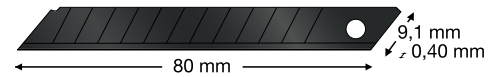

Snap-off blades, 9 mm, pack of 10 pcs.

BLACK-coated, suitable for all utility knives with 9-mm snap-off blade

LUTZ BLADES
exactly

Execution:

- Snap-off blade width 9 mm, thickness 0.65 mm
- Extra-sharp and thinly-ground blade

Advantage:

- Cutting edge with BLACK coating for extremely sharp and precise cut

Delivery:

10 pieces

Art. no.	53641 051
Brand	LUTZ
Manufacturer Part Number	470035
Blade width	9 mm
Gross Weight	0.032 kg
Product Group	566