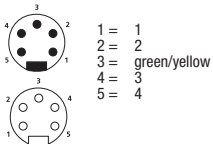

Double-ended cord set, 7/8" male 90° connector to 7/8" female 90° connector, 5 poles, 0.6 meters.

0905 204 308/...M

Single-ended cord set, 7/8" female 90° connector, 5 poles.

0905 204 310/...M

Single-ended cord set, 7/8" male 90° connector, 5 poles.

Pin Assignment

7/8" male/female, 5 poles

Part Number	Standard Cable Lengths	
0905 204 302/0.6 M	0.6 M	
0905 204 301/...M	5 M 10 M 15 M	
0905 204 303/...M	5 M 10 M 15 M	
0905 204 309/0.6 M	0.6 M	
0905 204 308/...M	5 M 10 M 15 M	
0905 204 310/...M	5 M 10 M 15 M	