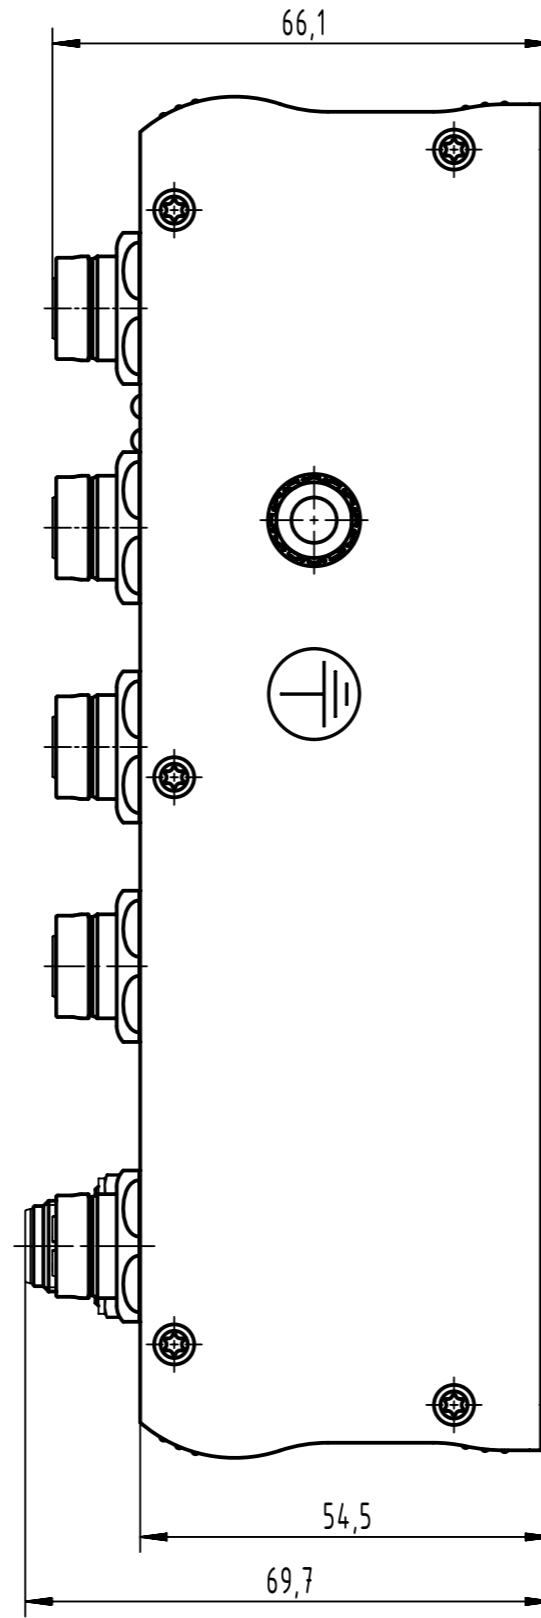

terminal pin assignment	
X1-X8	
	1 TX+
	2 RX+
	3 TX-
	4 RX-
X9-X10	
	1 MD1+
	2 MD1-
	3 MD2+
	4 MD2-
	5 MD4+
	6 MD4-
	7 MD3-
	8 MD3+
Power	
	1 VIN1+
	2 VIN-
	3 VIN-
	4 VIN2+

	All rights reserved	Created by HOLLERT	Inspected by KLEINEM	Standardisation SAP_WFRT	Date 2022-03-01	State Final Release
	Department EL PD	Title Ha-VIS eCon 4100-BB-L		Doc-Key / ECM-Nr. 100642324/UGD/001/B 50000211658		
HARTING D-32339 Espelkamp	Type TB	Number 20 77 210 3000		Rev. B	Page 1/1	