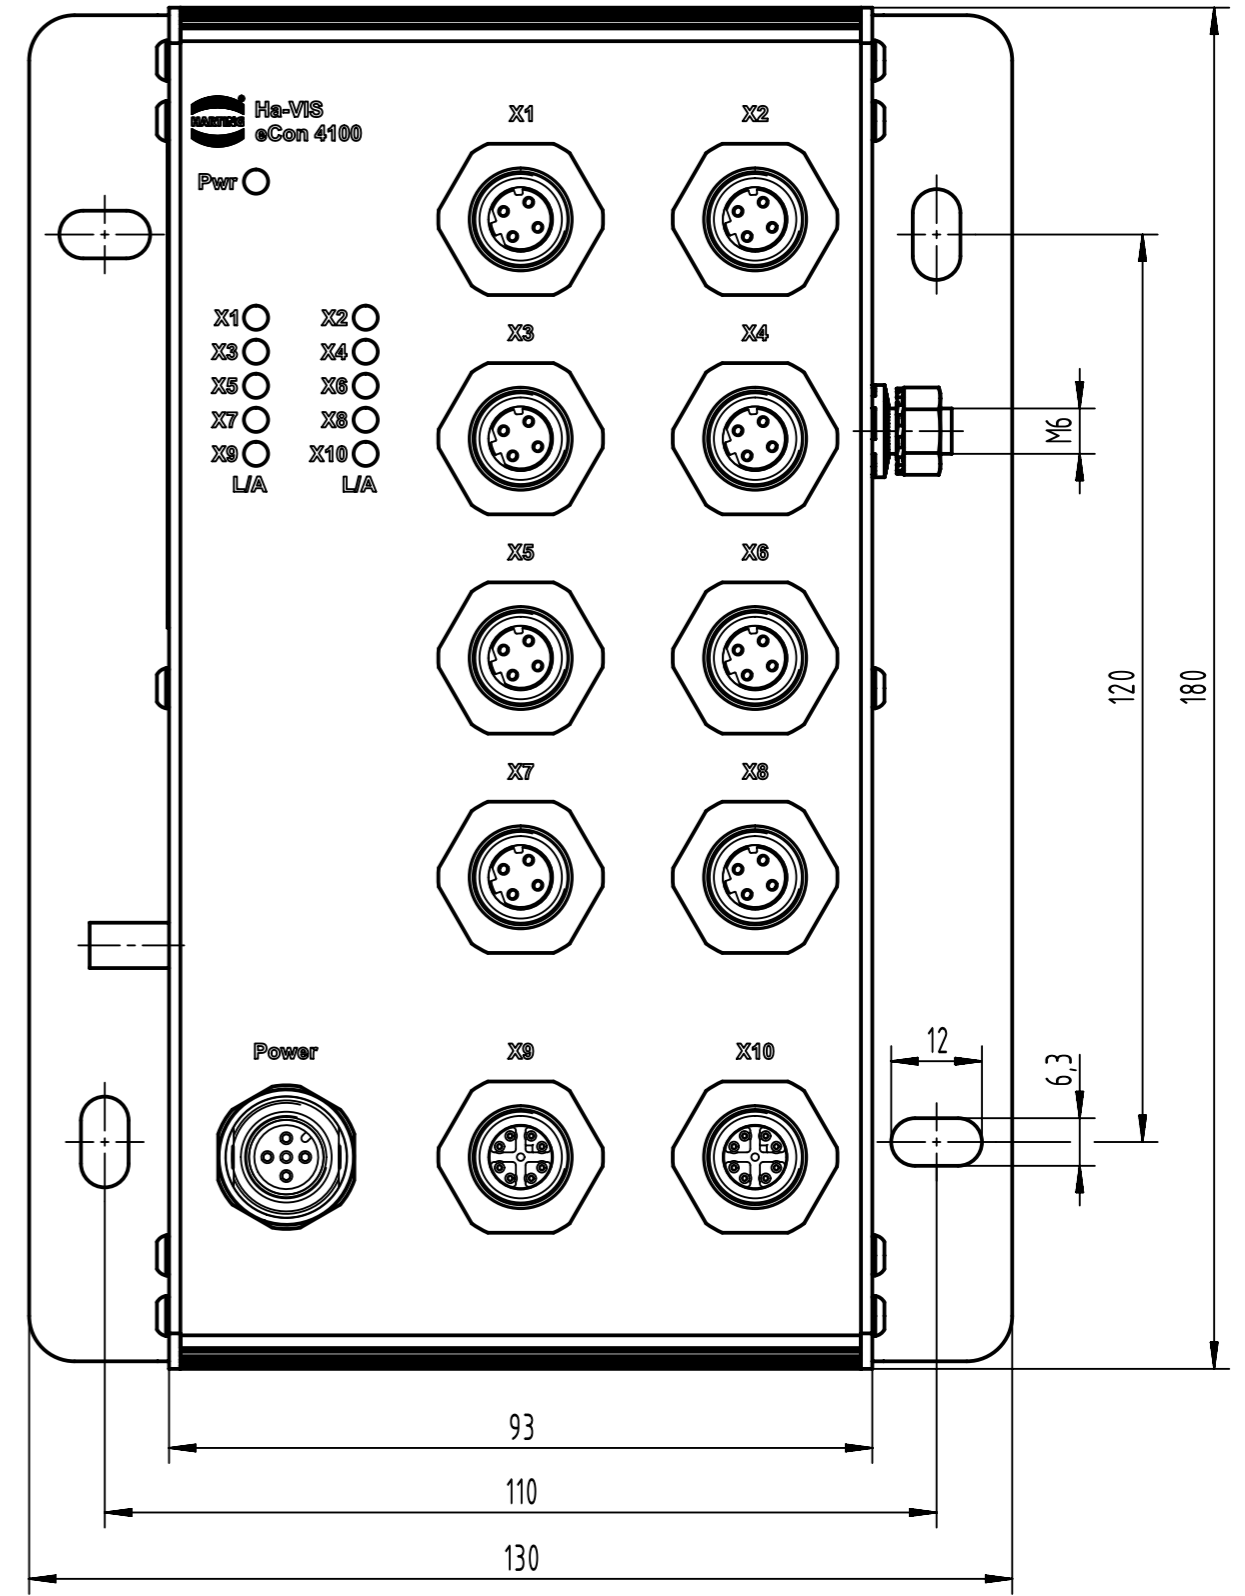

terminal pin assignment	
X1-X8	
	1 TX+
	2 RX+
	3 TX-
	4 RX-
X9-X10	
	1 MD1+
	2 MD1-
	3 MD2+
	4 MD2-
	5 MD4+
	6 MD4-
	7 MD3-
	8 MD3+
Power	
	1 VIN1+
	2 VIN-
	3 VIN-
	4 VIN2+

	All rights reserved	Created by HOLLERT	Inspected by KLEINEM	Standardisation SAP_WFRT	Date 2022-03-01	State Final Release
	Department EL PD	Title Ha-VIS eCon 4100-BB-L		Doc-Key / ECM-Nr. 100642324/UGD/001/B 50000211658		
HARTING D-32339 Espelkamp	Type TB	Number 20 77 210 3000		Rev. B	Page 1/1	