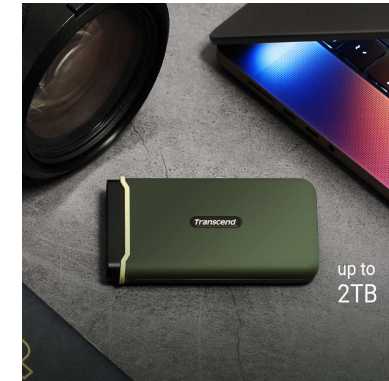

# ESD380C Key Features

Surprising transfer speeds  
up to 2000MB/s

Elegant anti-shock design

Expand storage in a flash

Great compatibility  
For gaming consoles, OTG mobile  
devices, desktops and laptops