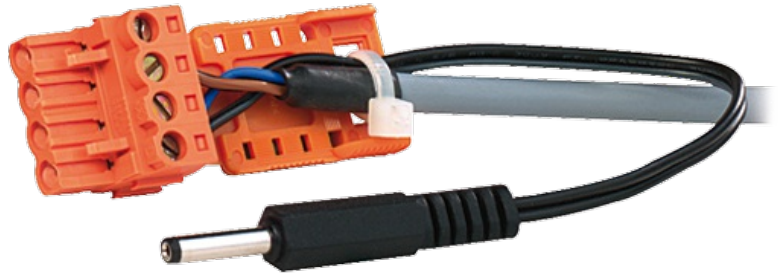

MASI SYSTEM ACCESSORIES

AS-Interface addressing cable

Spare cable
for AS-Interface programming device

[Link to Product](#)

Illustration

Product may differ from Image