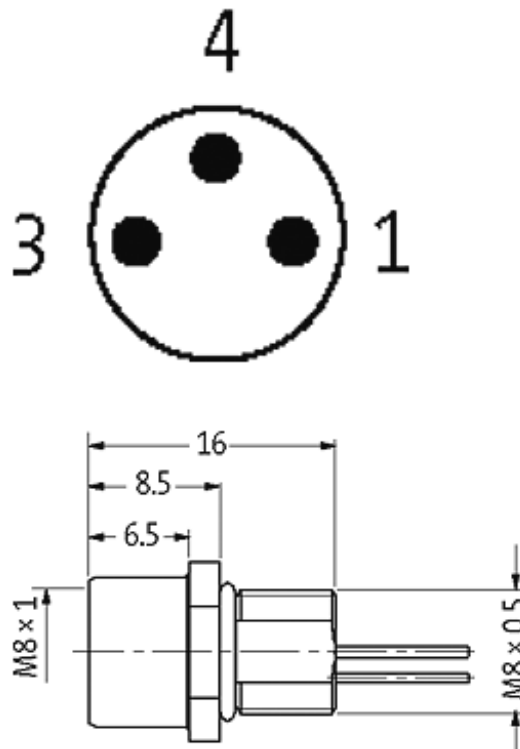

M8 FEMALE FLANGE PLUG A CODED FRONT MOUNT

PP-wires 3x0.25 0.5m

Front mounting
Flange M8 female
with multi-strand wire
3-pole

[Link to Product](#)**Illustration**

Female

Product may differ from Image

Form

08571

Technical Data

Operating voltage	max. 60 V AC/DC
Operating current per contact	max. 4 A
Locking of ports	Screw thread M8 × 1 mm (recommended torque 0.4 Nm) self-securing
Protection	IP67 inserted and tightened (EN 60529)

Cables

Cable number	970
No./diameter of wires	3 × 0.25 mm ²
Wire isolation	PP (br, bk, bl)
Shore hardness outer jacket	70 ± 5D
Outer diameter	approx. 1.25 mm
Bend radius (fixed)	5 × outer Ø
Bend radius (moving)	10 × outer Ø
Temperature range (fixed)	-40...+80 °C
Temperature range (mobile)	-25...+80 °C

Temperature range -25...+85 °C

Commercial data

country of origin DE

customs tariff number 85444290

minimum order quantity 1