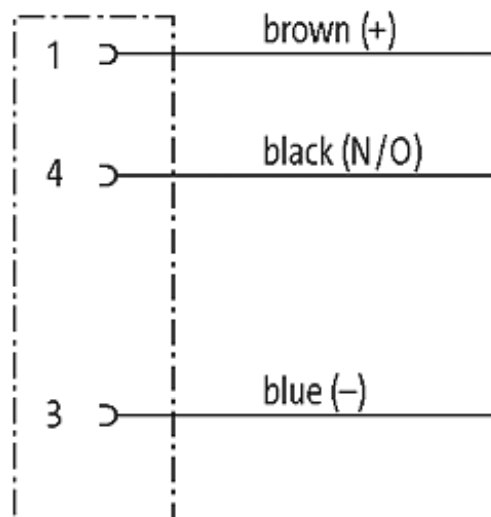

M8 FEMALE FLANGE PLUG A CODED FRONT MOUNT

PP-wires 3x0.25 0.5m

Front mounting
Flange M8 female
with multi-strand wire
3-pole

[Link to Product](#)**Illustration**

Female

Product may differ from Image

Form

08571

Temperature range -25...+85 °C

Commercial data

country of origin DE

customs tariff number 85444290

minimum order quantity 1