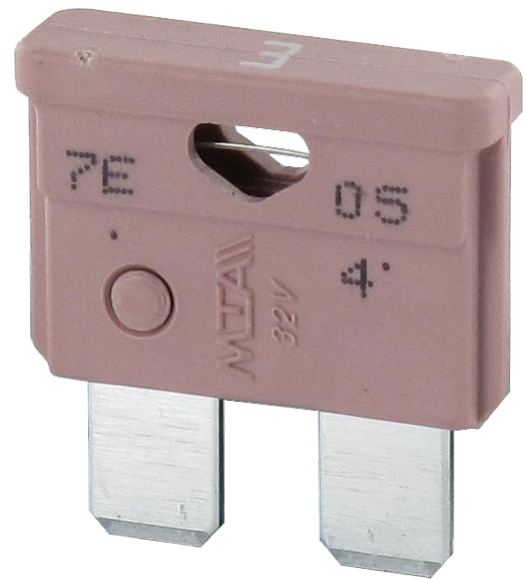

FKS AUTOMOTIVE TYPE FUSE

MNFS-10, 10 A 32 V red, small

Automotive fuses FKS
10 A (red)

[Link to Product](#)

Illustration

Product may differ from Image