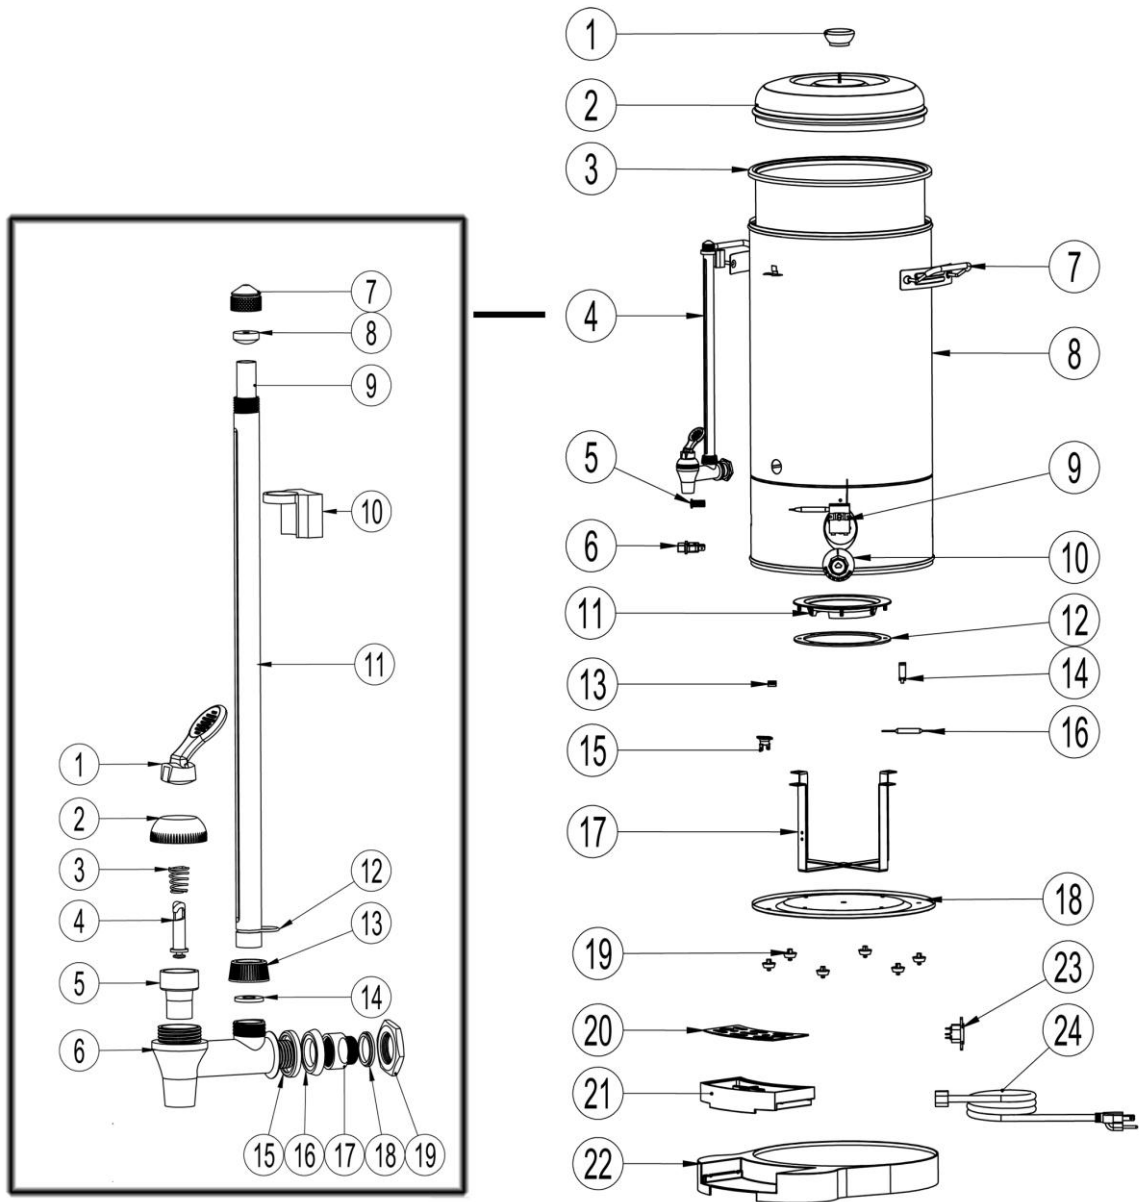

Drawing

Hendi B.V.  
 Steenoven 21  
 3911 TX Rhenen  
 The Netherlands

Batch #  
 0000000

Appliance part#  
 211502

Description  
 Hot drinks boiler double walled 20L

Date	07-05-2012	Revision #	Revision version
Revision	First bill of materials (BOM)		

### Circuit diagram

 <p><b>Hendi B.V.</b> Steenoven 21 3911 TX Rhenen The Netherlands</p>	<b>Batch #</b>	<b>Appliance part#</b>
	0000000	211502
	<b>Description</b>	
	Hot drinks boiler double walled 20L	