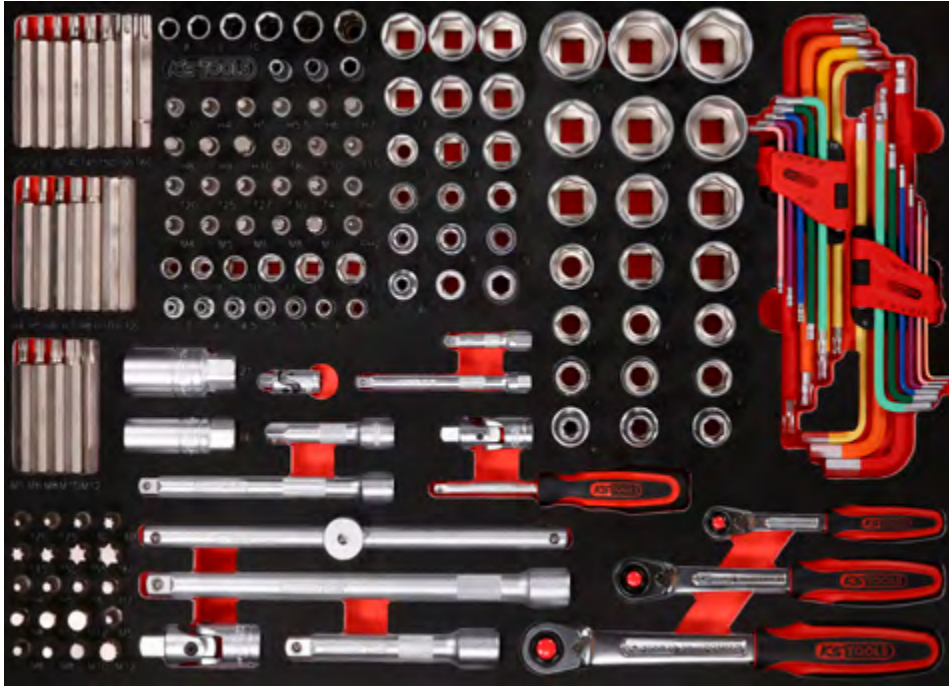

**M** 1/4" + 3/8" + 1/2" Steckschlüssel-Satz

568 x 398

P10

P10TC

P15

P20

P30

P35