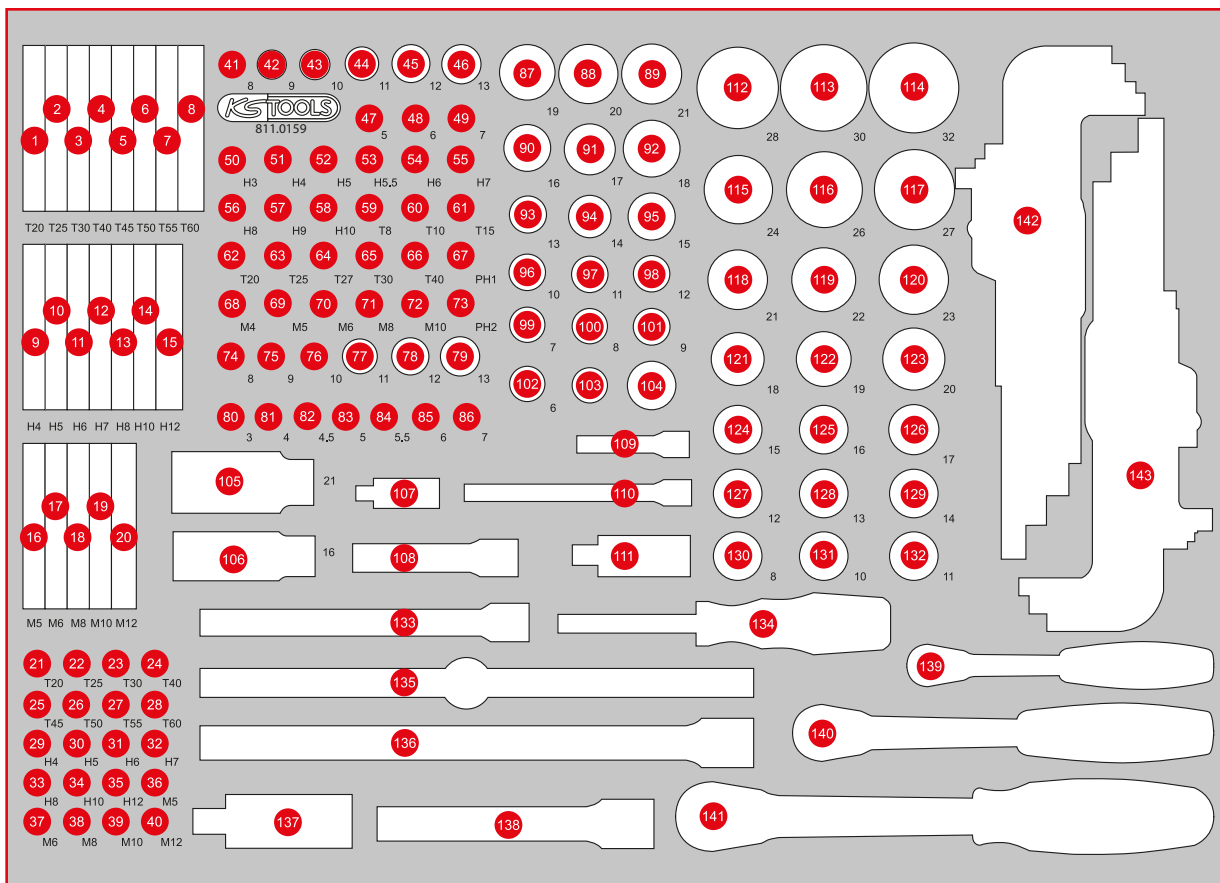

Pos.	Code	Bezeichnung	Teiligkeit	Pos.	Code	Bezeichnung	Teiligkeit	Pos.	Code	Bezeichnung	Teiligkeit
76	917.1410	1/4" Sechskant-Stecknuss, 10 mm	1	101	917.3809	3/8" Sechskant-Stecknuss, 9 mm	1	124	917.1215	1/2" Sechskant-Stecknuss, 15 mm	1
77	917.1411	1/4" Sechskant-Stecknuss, 11 mm	1	102	917.3806	3/8" Sechskant-Stecknuss, 6 mm	1	125	917.1216	1/2" Sechskant-Stecknuss, 16 mm	1
78	917.1412	1/4" Sechskant-Stecknuss, 12 mm	1	103	911.4311	3/8" Bit-Adapter-Stecknuss, für Bits 10 mm	1	126	917.1217	1/2" Sechskant-Stecknuss, 17 mm	1
79	917.1413	1/4" Sechskant-Stecknuss, 13 mm	1	105	911.3805	3/8" Zündkerzen-Stecknuss, 21 mm	1	127	917.1212	1/2" Sechskant-Stecknuss, 12 mm	1
80	917.1445	1/4" Sechskant-Stecknuss, 3 mm	1	105	911.4312	1/2" Bit-Adapter-Stecknuss, für Bits 10 mm	1	128	917.1213	1/2" Sechskant-Stecknuss, 13 mm	1
81	917.1404	1/4" Sechskant-Stecknuss, 4 mm	1	106	911.3804	3/8" Zündkerzen-Stecknuss, 16 mm	1	129	917.1214	1/2" Sechskant-Stecknuss, 14 mm	1
82	917.14045	1/4" Sechskant-Stecknuss, 4,5 mm	1	107	911.1450	1/4" Kardangelen	1	130	917.1340	1/2" Sechskant-Stecknuss, 8 mm	1
83	917.1405	1/4" Sechskant-Stecknuss, 5 mm	1	108	911.3801	3/8" Verlängerung mit Rändelung, 75 mm	1	131	917.1210	1/2" Sechskant-Stecknuss, 10 mm	1
84	917.14055	1/4" Sechskant-Stecknuss, 5,5 mm	1	109	911.1423	1/4" Verlängerung mit Antriebssechskant, 50 mm	1	132	917.1211	1/2" Sechskant-Stecknuss, 11 mm	1
85	917.1406	1/4" Sechskant-Stecknuss, 6 mm	1	110	911.1424	1/4" Verlängerung mit Antriebssechskant, 100 mm	1	133	911.3802	3/8" Verlängerung mit Rändelung, 150 mm	1
86	917.1407	1/4" Sechskant-Stecknuss, 7 mm	1	111	911.3850	3/8" Kardangelen	1	134	911.1434	1/4" Vierkant-Schraubendreher, 150 mm	1
87	917.3819	3/8" Sechskant-Stecknuss, 19 mm	1	112	917.1344	1/2" Sechskant-Stecknuss, 28 mm	1	135	911.1204	1/2" T-Griff mit Gleitstück, 250 mm	1
88	917.3820	3/8" Sechskant-Stecknuss, 20 mm	1	113	917.1230	1/2" Sechskant-Stecknuss, 30 mm	1	136	911.1203	1/2" Verlängerung, 250 mm	1
89	917.3821	3/8" Sechskant-Stecknuss, 21 mm	1	114	917.1232	1/2" Sechskant-Stecknuss, 32 mm	1	137	911.1250	1/2" Kardangelen	1
90	917.3816	3/8" Sechskant-Stecknuss, 16 mm	1	115	917.1224	1/2" Sechskant-Stecknuss, 24 mm	1	138	911.1202	1/2" Verlängerung, 125 mm	1
91	917.3817	3/8" Sechskant-Stecknuss, 17 mm	1	116	917.1343	1/2" Sechskant-Stecknuss, 26 mm	1	139	920.1490	1/4" SlimPOWER Umschaltknarre, 72 Zahn	1
92	917.3818	3/8" Sechskant-Stecknuss, 18 mm	1	117	917.1227	1/2" Sechskant-Stecknuss, 27 mm	1	140	920.3890	3/8" SlimPOWER Umschaltknarre, 72 Zahn	1
93	917.3813	3/8" Sechskant-Stecknuss, 13 mm	1	118	917.1221	1/2" Sechskant-Stecknuss, 21 mm	1	141	920.1290	1/2" SlimPOWER Umschaltknarre, 72 Zahn	1
94	917.3814	3/8" Sechskant-Stecknuss, 14 mm	1	119	917.1222	1/2" Sechskant-Stecknuss, 22 mm	1	142	151.5210	Kugelpf-Torx-Winkelstiftschlüssel-Satz, extra lang, 9-tlg	9
95	917.3815	3/8" Sechskant-Stecknuss, 15 mm	1	120	917.1223	1/2" Sechskant-Stecknuss, 23 mm	1	143	151.4420	Kugelpf-Innesechskant-Winkelstiftschlüssel-Satz, extra lang, 9-tlg	9
96	917.3810	3/8" Sechskant-Stecknuss, 10 mm	1	121	917.1218	1/2" Sechskant-Stecknuss, 18 mm	1				
97	917.3811	3/8" Sechskant-Stecknuss, 11 mm	1	122	917.1219	1/2" Sechskant-Stecknuss, 19 mm	1				
98	917.3812	3/8" Sechskant-Stecknuss, 12 mm	1	123	917.1220	1/2" Sechskant-Stecknuss, 20 mm	1				
99	917.3807	3/8" Sechskant-Stecknuss, 7 mm	1								
100	917.3808	3/8" Sechskant-Stecknuss, 8 mm	1