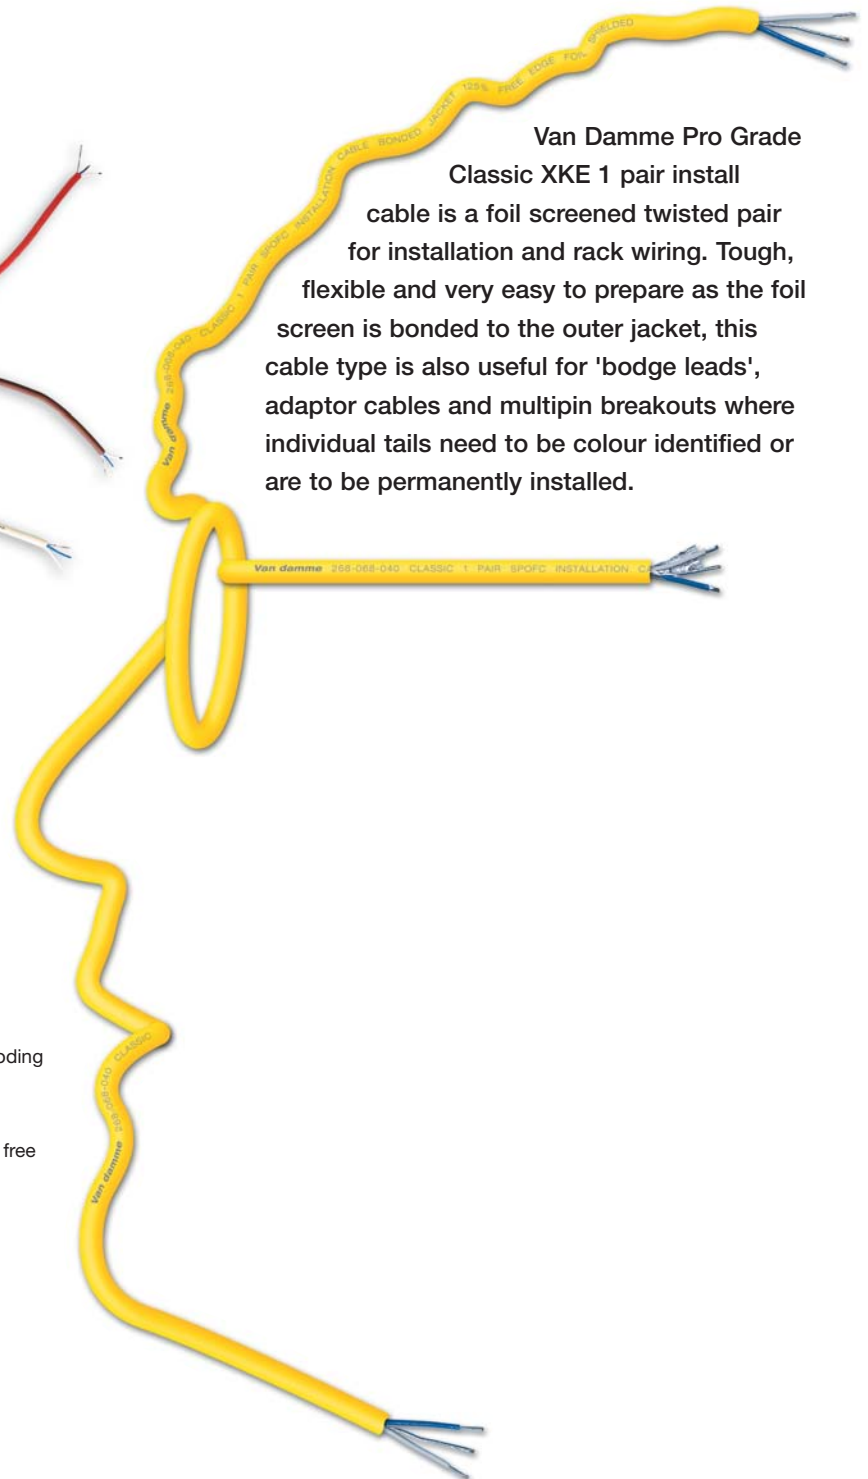

cable

Pro Grade Classic XKE 1 pair install cable

Van Damme Pro Grade Classic XKE 1 pair install cable is a foil screened twisted pair for installation and rack wiring. Tough, flexible and very easy to prepare as the foil screen is bonded to the outer jacket, this cable type is also useful for 'bodge leads', adaptor cables and multipin breakouts where individual tails need to be colour identified or are to be permanently installed.

Applications

- For mic and line level analogue balanced audio
- Internal rack and patch panel wiring looms
- Installations not requiring LSZH jacket materials
- Adaptor leads and multipin breakouts

Application notes

- Foil screen bonded to the outer jacket for a one strip operation when preparing
- Available in 10 colours for application or length colour coding
- 24AWG tinned drain wire in close contact to the aluminium/polyester FEF screen
- Combination of silver plated and plain ultra pure oxygen free copper conductors for unsurpassed sound quality

classic 1 pair series

Mechanical specification			
Conductor	Material	Bare silver plated ultra pure oxygen free copper wire	
	Stranding	1 x 0.20mm	
	Material	Bare ultra pure oxygen free copper wire	
	Stranding	6 x 0.20mm	
Insulation	Material	XLPE Cross linked polyethylene	
	Diameter	1.60mm ±0.10	
	Colour coding	Blue, White	
Cabling	Type	Twisted pair	
	Lay length	~25mm	
Screen	Type	Aluminium/polyester foil	
	Coverage	150%	
Jacket	Material	Flexible PVC/Neoprene composite	
	Average thickness	0.40mm	
	Overall diameter	3.50mm ±0.10	
Physical properties unaged			
Jacket (at 60°C)	Tensile strength	>8N/mm ²	
	Elongation	>250%	
	Heat shock test	120 °C x 1 hour - no cracks	
	Test voltage	1000 Vdc x 1 minute OK	
Electrical characteristics			
Resistance	Conductor	Ohm/Km	<85
	Screen	Ohm/Km	<85
	Insulation	M Ohm/Km	>5000
Capacitance	Core to core	pF/m	50 nominal