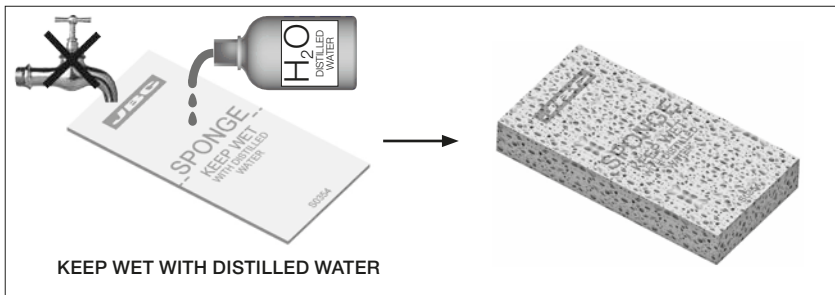

Compact line  
stations

CL8499  
ESD Tip Cleaner

**JBC**  
www.jbctools.com

**S0354** also available in  
25 units value pack **S0370**

0010363-0617

**Sponge**

Ref. S0354

KEEP WET WITH DISTILLED WATER