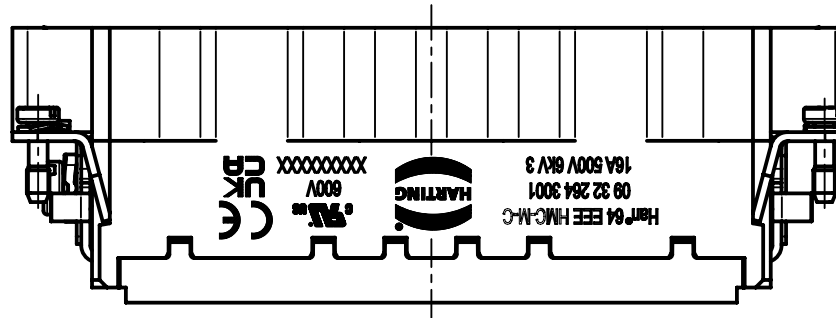

1 2 3 4 5 6

A

B

C

D

panel cut out
(1:2)

	All Dimensions in mm Original Size DIN A4		Scale 1:1	Free size tol.		Ref.	
						Sub.	
	All rights reserved		Created by HOLLERT	Inspected by SCHNIEDER	Standardisation SAP_WFRT	Date 2022-07-08	
	Department EL PD					State Final Release	
HARTING			Title Han 64EEE HMC-M-Crimp			Doc-Key / ECM-Nr. 100535688/UGD/001/D 500000220556	
D-32339 Espelkamp			Type TB	Number 09 32 264 3001			
						Rev. D	Page 1/1