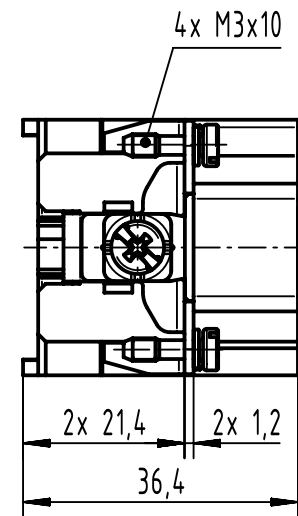

1 2 3 4 5 6

A

B

C

D

panel cut out
(1:2)

	All Dimensions in mm Original Size DIN A4		Scale 1:1	Free size tol.		Ref.	
						Sub.	
	All rights reserved		Created by HOLLERT	Inspected by SCHNIEDER	Standardisation SAP_WFRT	Date 2022-07-08	
	Department EL PD					State Final Release	
HARTING			Title Han 64EEE HMC-M-Crimp			Doc-Key / ECM-Nr. 100535688/UGD/001/D 500000220556	
D-32339 Espelkamp			Type TB	Number 09 32 264 3001			
						Rev. D	Page 1/1