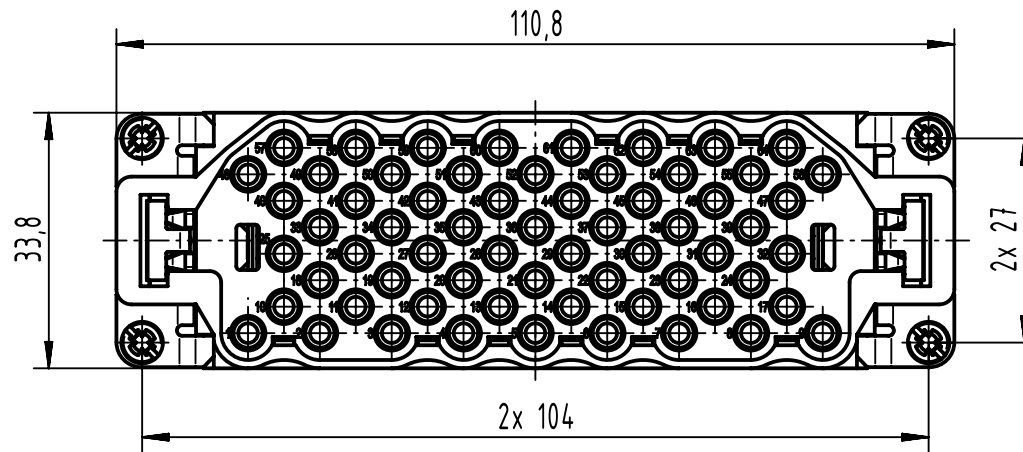

1 2 3 4 5 6

A

B

C

D

panel cut out
(1:2)

	All Dimensions in mm Original Size DIN A4		Scale 1:1	Free size tol.		Ref.	
						Sub.	
	All rights reserved		Created by HOLLERT	Inspected by SCHNIEDER	Standardisation SAP_WFRT	Date 2022-07-08	
	Department EL PD					State Final Release	
HARTING			Title Han 64EEE HMC-M-Crimp			Doc-Key / ECM-Nr. 100535688/UGD/001/D 500000220556	
D-32339 Espelkamp			Type TB	Number 09 32 264 3001			
						Rev. D	Page 1/1