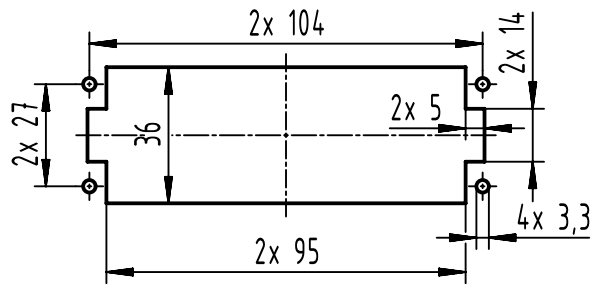

1 2 3 4 5 6

A

B

C

D

panel cut out
(1:2)

	All Dimensions in mm Original Size DIN A4		Scale 1:1	Free size tol.		Ref.	
						Sub.	
	All rights reserved		Created by HOLLERT	Inspected by SCHNIEDER	Standardisation SAP_WFRT	Date 2022-07-08	
	Department EL PD					State Final Release	
HARTING			Title Han 64EEE HMC-M-Crimp			Doc-Key / ECM-Nr. 100535688/UGD/001/D 500000220556	
D-32339 Espelkamp			Type TB	Number 09 32 264 3001			
						Rev. D	Page 1/1