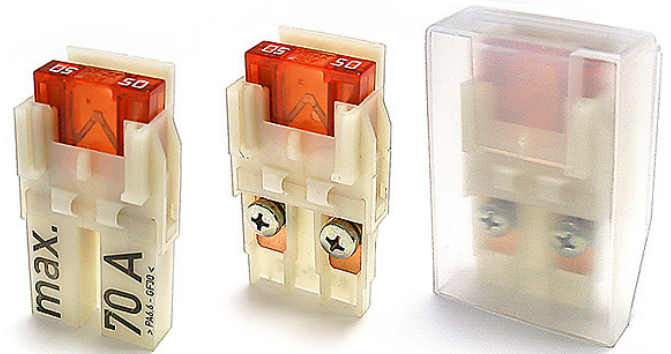

**tab-connect/bolt-on holder H9110-H9120, maxiOTO fuse**

- Suits 2.5 mm<sup>2</sup> - 10mm<sup>2</sup> cable
- PA 6.6 GF-30 body material
- Robust cable interface, 9.5mm fully enclosed vertical tabs or screw connects
- Stackable, to create multi-position holder
- Clear cover optional

iMaXX ref.	Description
H9110	FH maxiOTO PA 66 9,5mm tab connect 1p
H9120	FH maxiOTO PA 66 screw connect 1p
H9105	FH maxiOTO cover 1p, for H9110, H9120