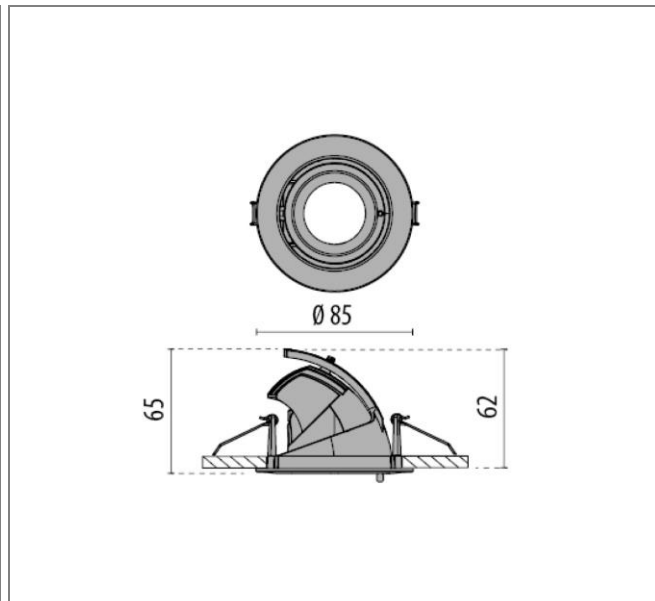

ART.: 8431164073380

EB431 LED MEDIUM REFLECTOR

Art.: 8431164073380, EB431 LED, 9W, 3000K, Driver static, Direct / medium (2 x 11°-22°), Black, Recessed LED luminaire for indoors, consisting of: Die-cast aluminum spotlight body and ring, powder-coated, Reflector can be swivelled horizontally inwards and outwards thanks to the unique swivel mechanism, Adjustable about 60° (from -15° up to 45°, rotatable about 355°, High-brilliance spherical faceted reflector for maximum lamp performance and neutral colour rendering, Reflector in Medium design, Colour rendering index Ra > 90, Colour tolerance according to MacAdam ≤ 3 SDCM Toolless mounting, Complete with electric converter, Anchor springs, Complete with clear safety glass pane

Connected load	9 W
Luminous flux	870 lm
Efficiency	96 lm/W
Colour temperature	3000K
Colour rendering (CRI)	80
IP class	20
Nominal voltage	220 – 240 V
Colour	RAL 9005