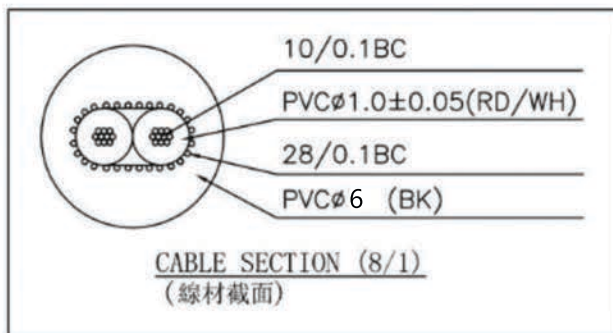

## RS PRO – S2/BBB/PCA Jack Socket (Assembled)

RS Stock No: 742-4563

NO.	DESCRIPTION	MATERIAL	FINISH	Q'TY	DRAWING NO.
3	3.5 STEREO JACK	PVC	BLACK(黑色)	1	
2	CABLE	PVC	BLACK(黑色)	1	
1	3.5 STEREO PLUG	PVC	BLACK(黑色)	1	

UNLESS OTHERWISE SPECIFIED  
TOLERANCES

ANGLES = ±5°  
 UP TO 6 = ±0.2  
 6-40 = ±0.4  
 40-120 = ±0.6  
 120-315 = ±1  
 ABOVE 315 = ±1.6