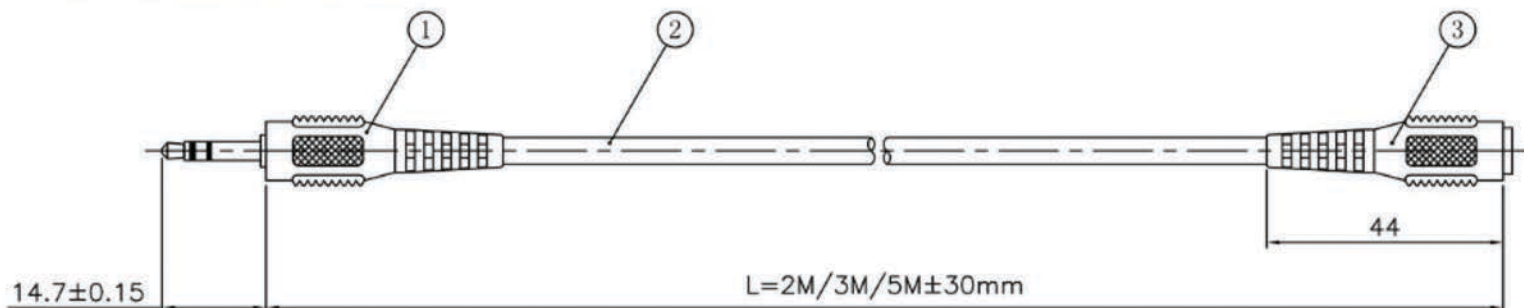

## RS PRO – S2/BBB/PCA Jack Socket (Assembled)

RS Stock No: 742-4563

NO.	DESCRIPTION	MATERIAL	FINISH	Q'TY	DRAWING NO.
3	3.5 STEREO JACK	PVC	BLACK(黑色)	1	
2	CABLE	PVC	BLACK(黑色)	1	
1	3.5 STEREO PLUG	PVC	BLACK(黑色)	1	

UNLESS OTHERWISE SPECIFIED  
TOLERANCES

ANGLES = ±5°  
 UP TO 6 = ±0.2  
 6-40 = ±0.4  
 40-120 = ±0.6  
 120-315 = ±1  
 ABOVE 315 = ±1.6