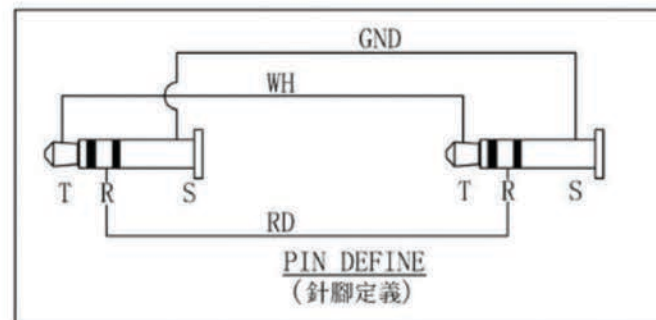

## RS PRO – S2/BBB/PCA Jack Socket (Assembled)

RS Stock No: 742-4563

NO.	DESCRIPTION	MATERIAL	FINISH	Q'TY	DRAWING NO.
3	3.5 STEREO JACK	PVC	BLACK(黑色)	1	
2	CABLE	PVC	BLACK(黑色)	1	
1	3.5 STEREO PLUG	PVC	BLACK(黑色)	1	