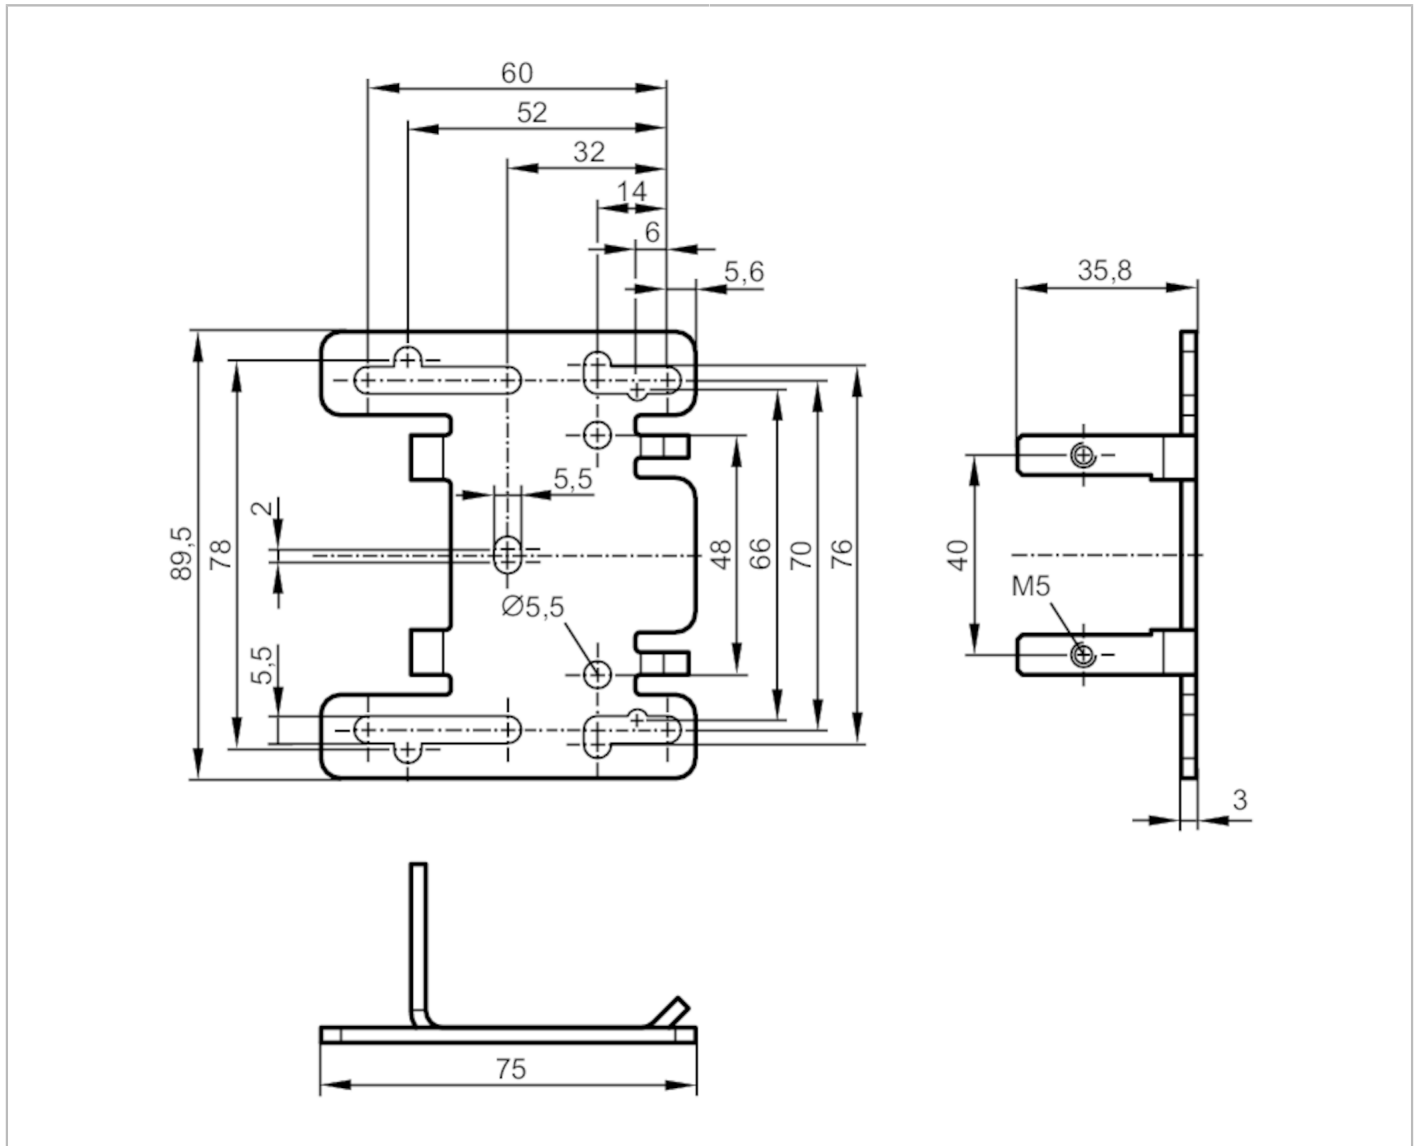

# E21117

## Angle bracket

O4 ADAPTOR PLATE

Mechanical data	
Weight	[g] 143.5
Materials	stainless steel (1.4404 / 316L)
Accessories	
Accessories (supplied)	cylinder screws: 2 x M5 x 10
Remarks	
Pack quantity	1 pcs.