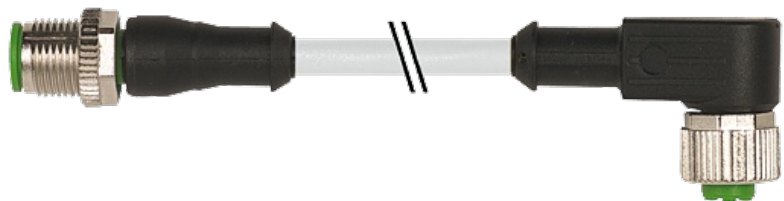

**M12 MALE 0° / M12 FEMALE 90°**

PUR 5X0.34 gy UL/CSA, drag ch 10m

Male straight to female 90°

M12 - M12, 5-pole

Art.-No. 7005 - M12 Lite - (plastic hexagonal screw) on request

Plastic housings with good resistance against chemicals and oils. The resistance to aggressive media should be individually tested for your application. Further details on request. Further cable lengths on request.

**[Link to Product](#)****Illustration**

(\* for cable type 126 and 732)

Male

Female

Product may differ from Image

### Technical Data

|                               |   |
|-------------------------------|---|
| Operating voltage             | max. 125 V AC/DC  |
| Operating current per contact | max. 4 A  |
| Locking of ports              | Screw thread M12 × 1 mm (recommended torque 0.6 Nm) self-securing |
| Protection                    | IP67 inserted and tightened (EN 60529)                            |