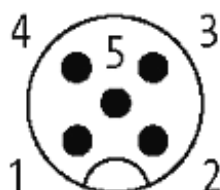

**M12 MALE 0° / M12 FEMALE 90°**

PUR 5X0.34 gy UL/CSA, drag ch 10m

Male straight to female 90°

M12 - M12, 5-pole

Art.-No. 7005 - M12 Lite - (plastic hexagonal screw) on request

Plastic housings with good resistance against chemicals and oils. The resistance to aggressive media should be individually tested for your application. Further details on request. Further cable lengths on request.

**[Link to Product](#)****Illustration**

(\* for cable type 126 and 732)

Male

Female

Product may differ from Image