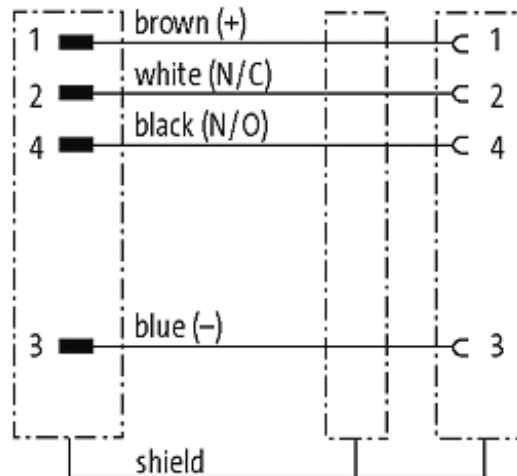

M12 male 0° / M12 female 90° shielded

PUR-OB 4x0,34 shielded black UL,CSA+drag chain 7m

Male straight to female 90°
M12 - M12, 4-pole
shielded

Plastic housings with good resistance against chemicals and oils. The resistance to aggressive media should be individually tested for your application. Further details on request. Further cable lengths on request.

[Link to Product](#)

Illustration

Male

Female

Product may differ from Image