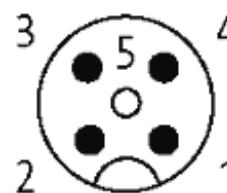

M12 male 0° / M12 female 90° shielded

PUR-OB 4x0,34 shielded black UL,CSA+drag chain 7m

Male straight to female 90°
M12 - M12, 4-pole
shielded

Plastic housings with good resistance against chemicals and oils. The resistance to aggressive media should be individually tested for your application. Further details on request. Further cable lengths on request.

[Link to Product](#)

Illustration

Male

Female

Product may differ from Image