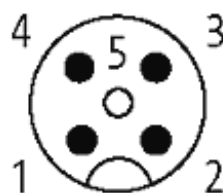

M12 male 0° / M12 female 90° shielded

PUR-OB 4x0,34 shielded black UL,CSA+drag chain 7m

Male straight to female 90°
M12 - M12, 4-pole
shielded

Plastic housings with good resistance against chemicals and oils. The resistance to aggressive media should be individually tested for your application. Further details on request. Further cable lengths on request.

[Link to Product](#)

Illustration

Male

Female

Product may differ from Image