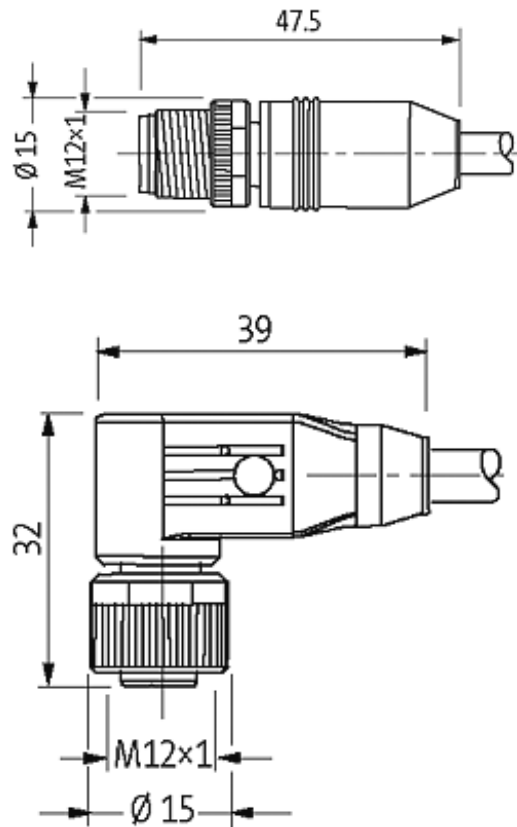

M12 male 0° / M12 female 90° shielded

PUR-OB 4x0,34 shielded black UL,CSA+drag chain 7m

Male straight to female 90°
M12 - M12, 4-pole
shielded

Plastic housings with good resistance against chemicals and oils. The resistance to aggressive media should be individually tested for your application. Further details on request. Further cable lengths on request.

[Link to Product](#)

Illustration

Male

Female

Product may differ from Image