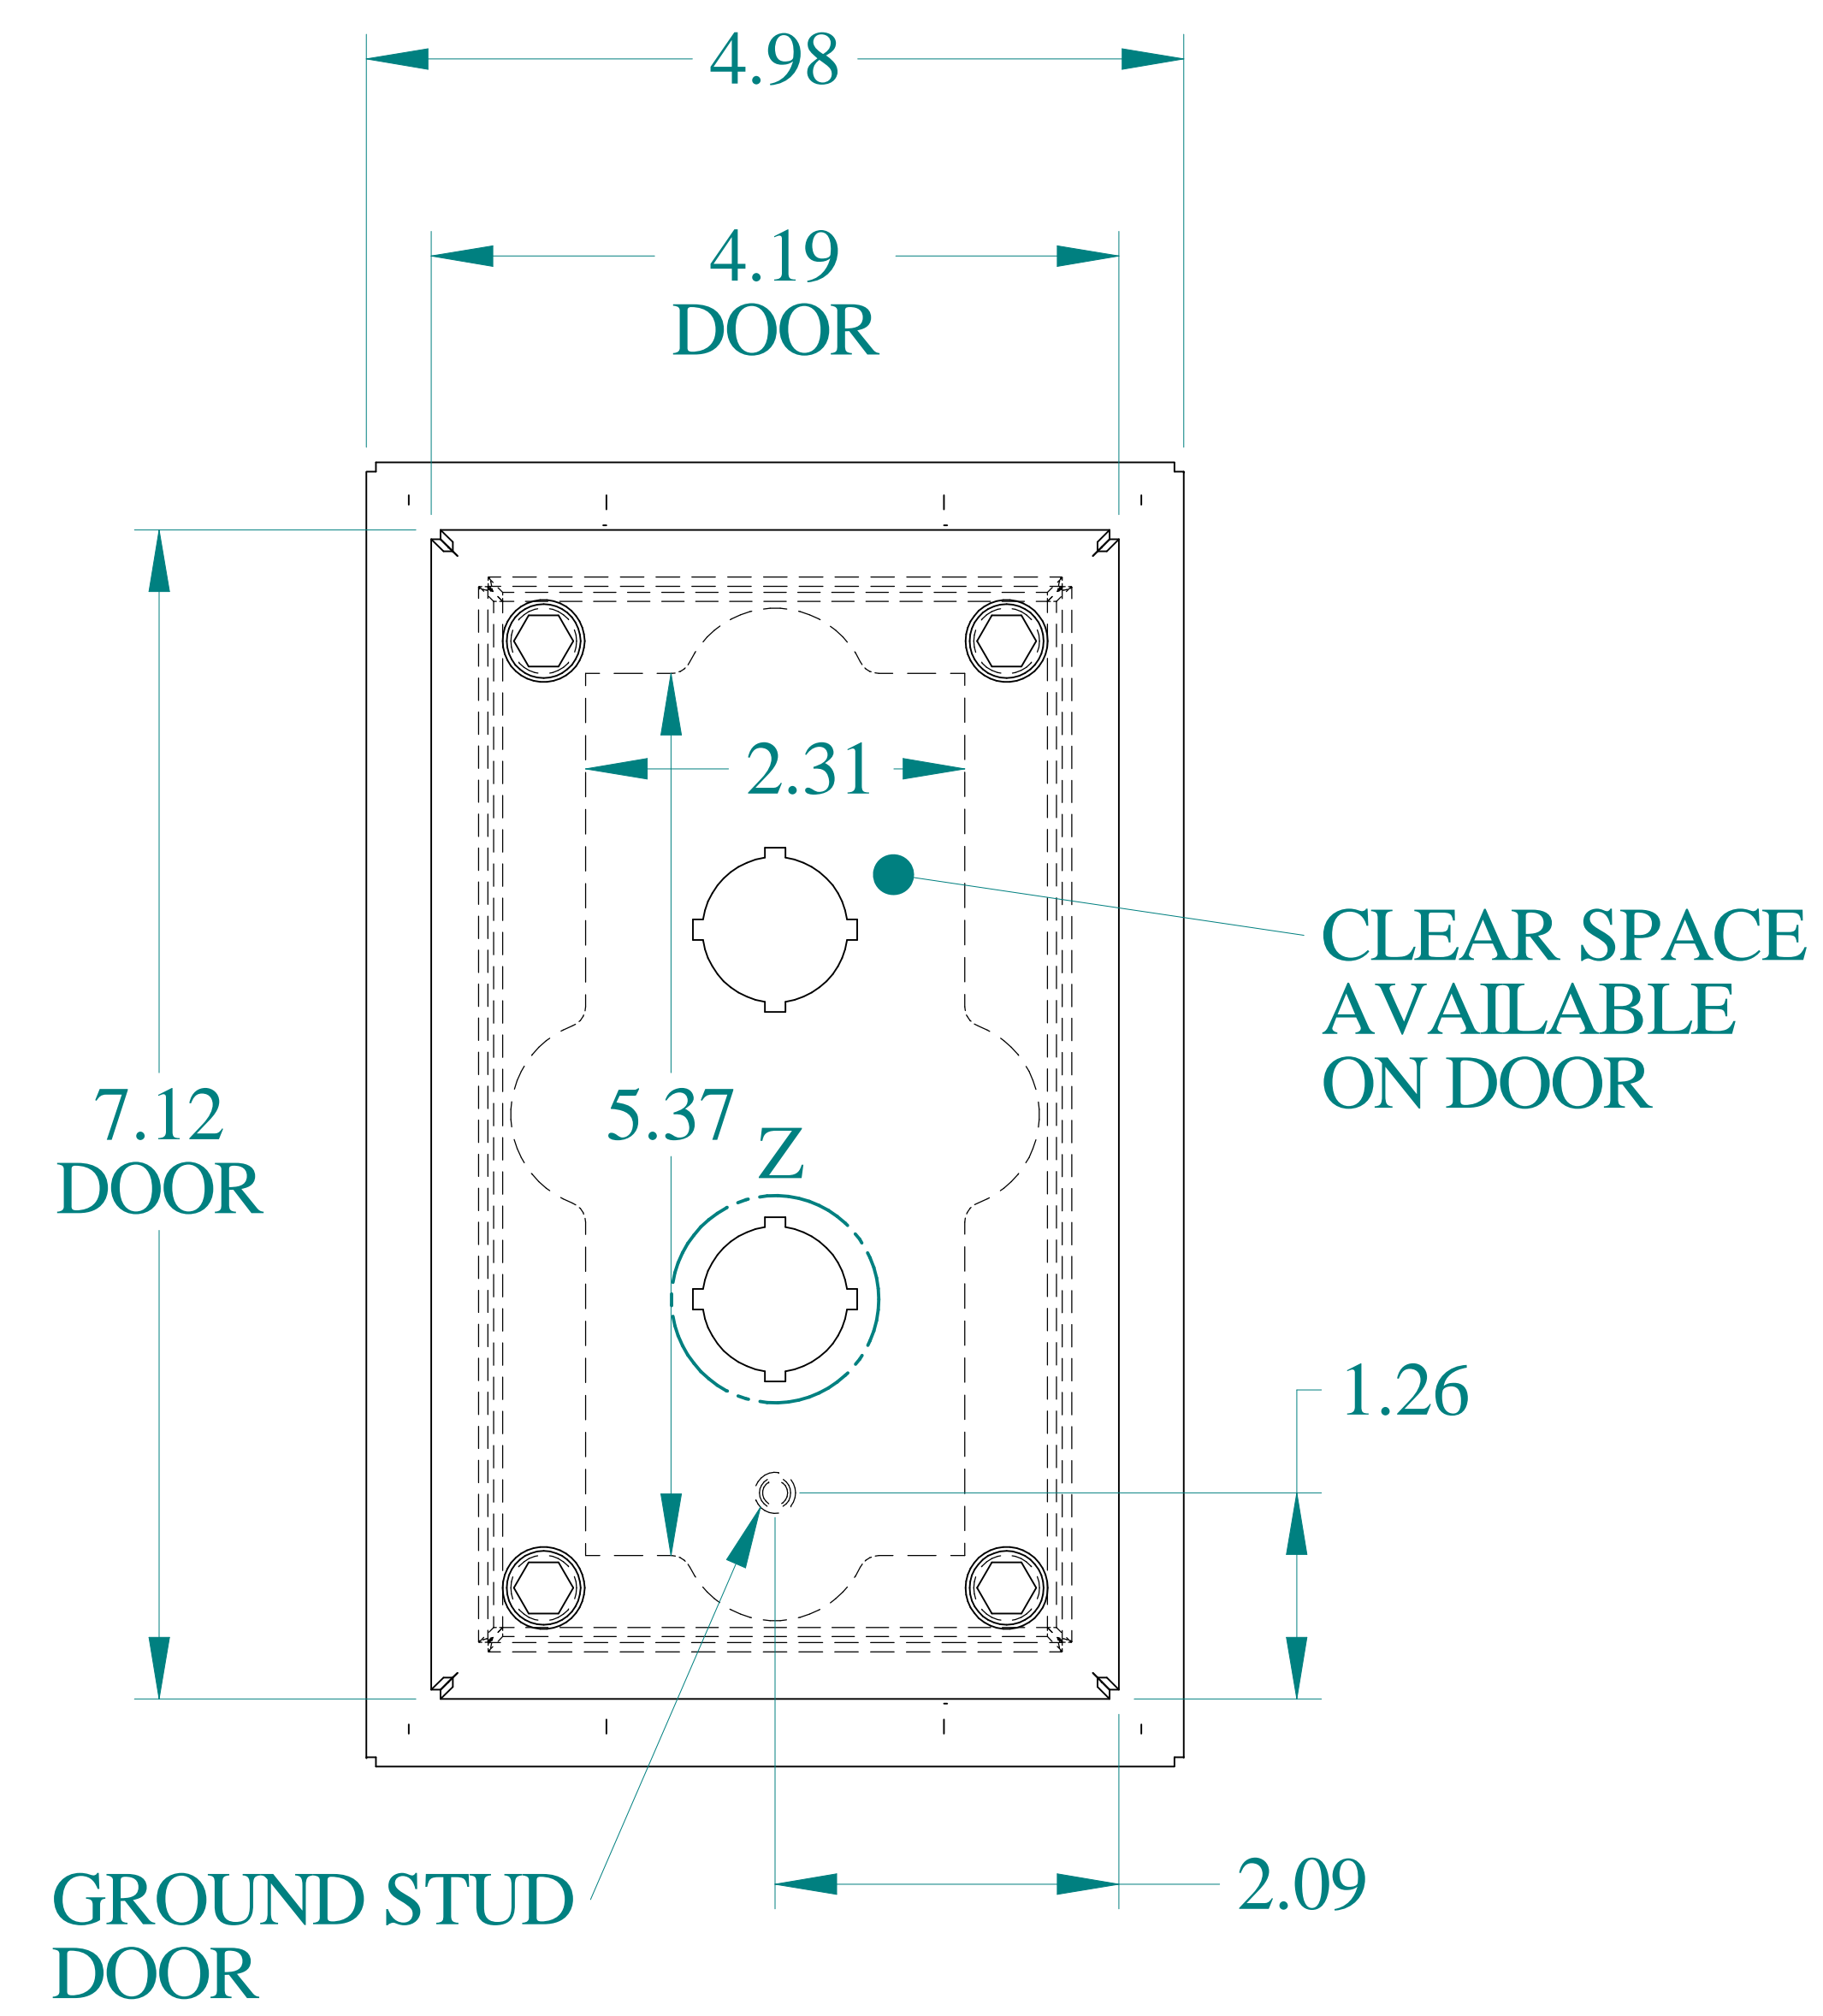

TOP VIEW

DETAIL Z

ISOMETRIC VIEWS

SIDE VIEW

TOP VIEW

SIDE VIEW

GROUND STUD
DOOR

BOTTOM VIEW

GROUND STUD
BODY

Data subject to change without notice.

Part # : HYMPB2SS Date : Jan. 21, 2021

Link: www.hamfmg.com/HYMPB2SS