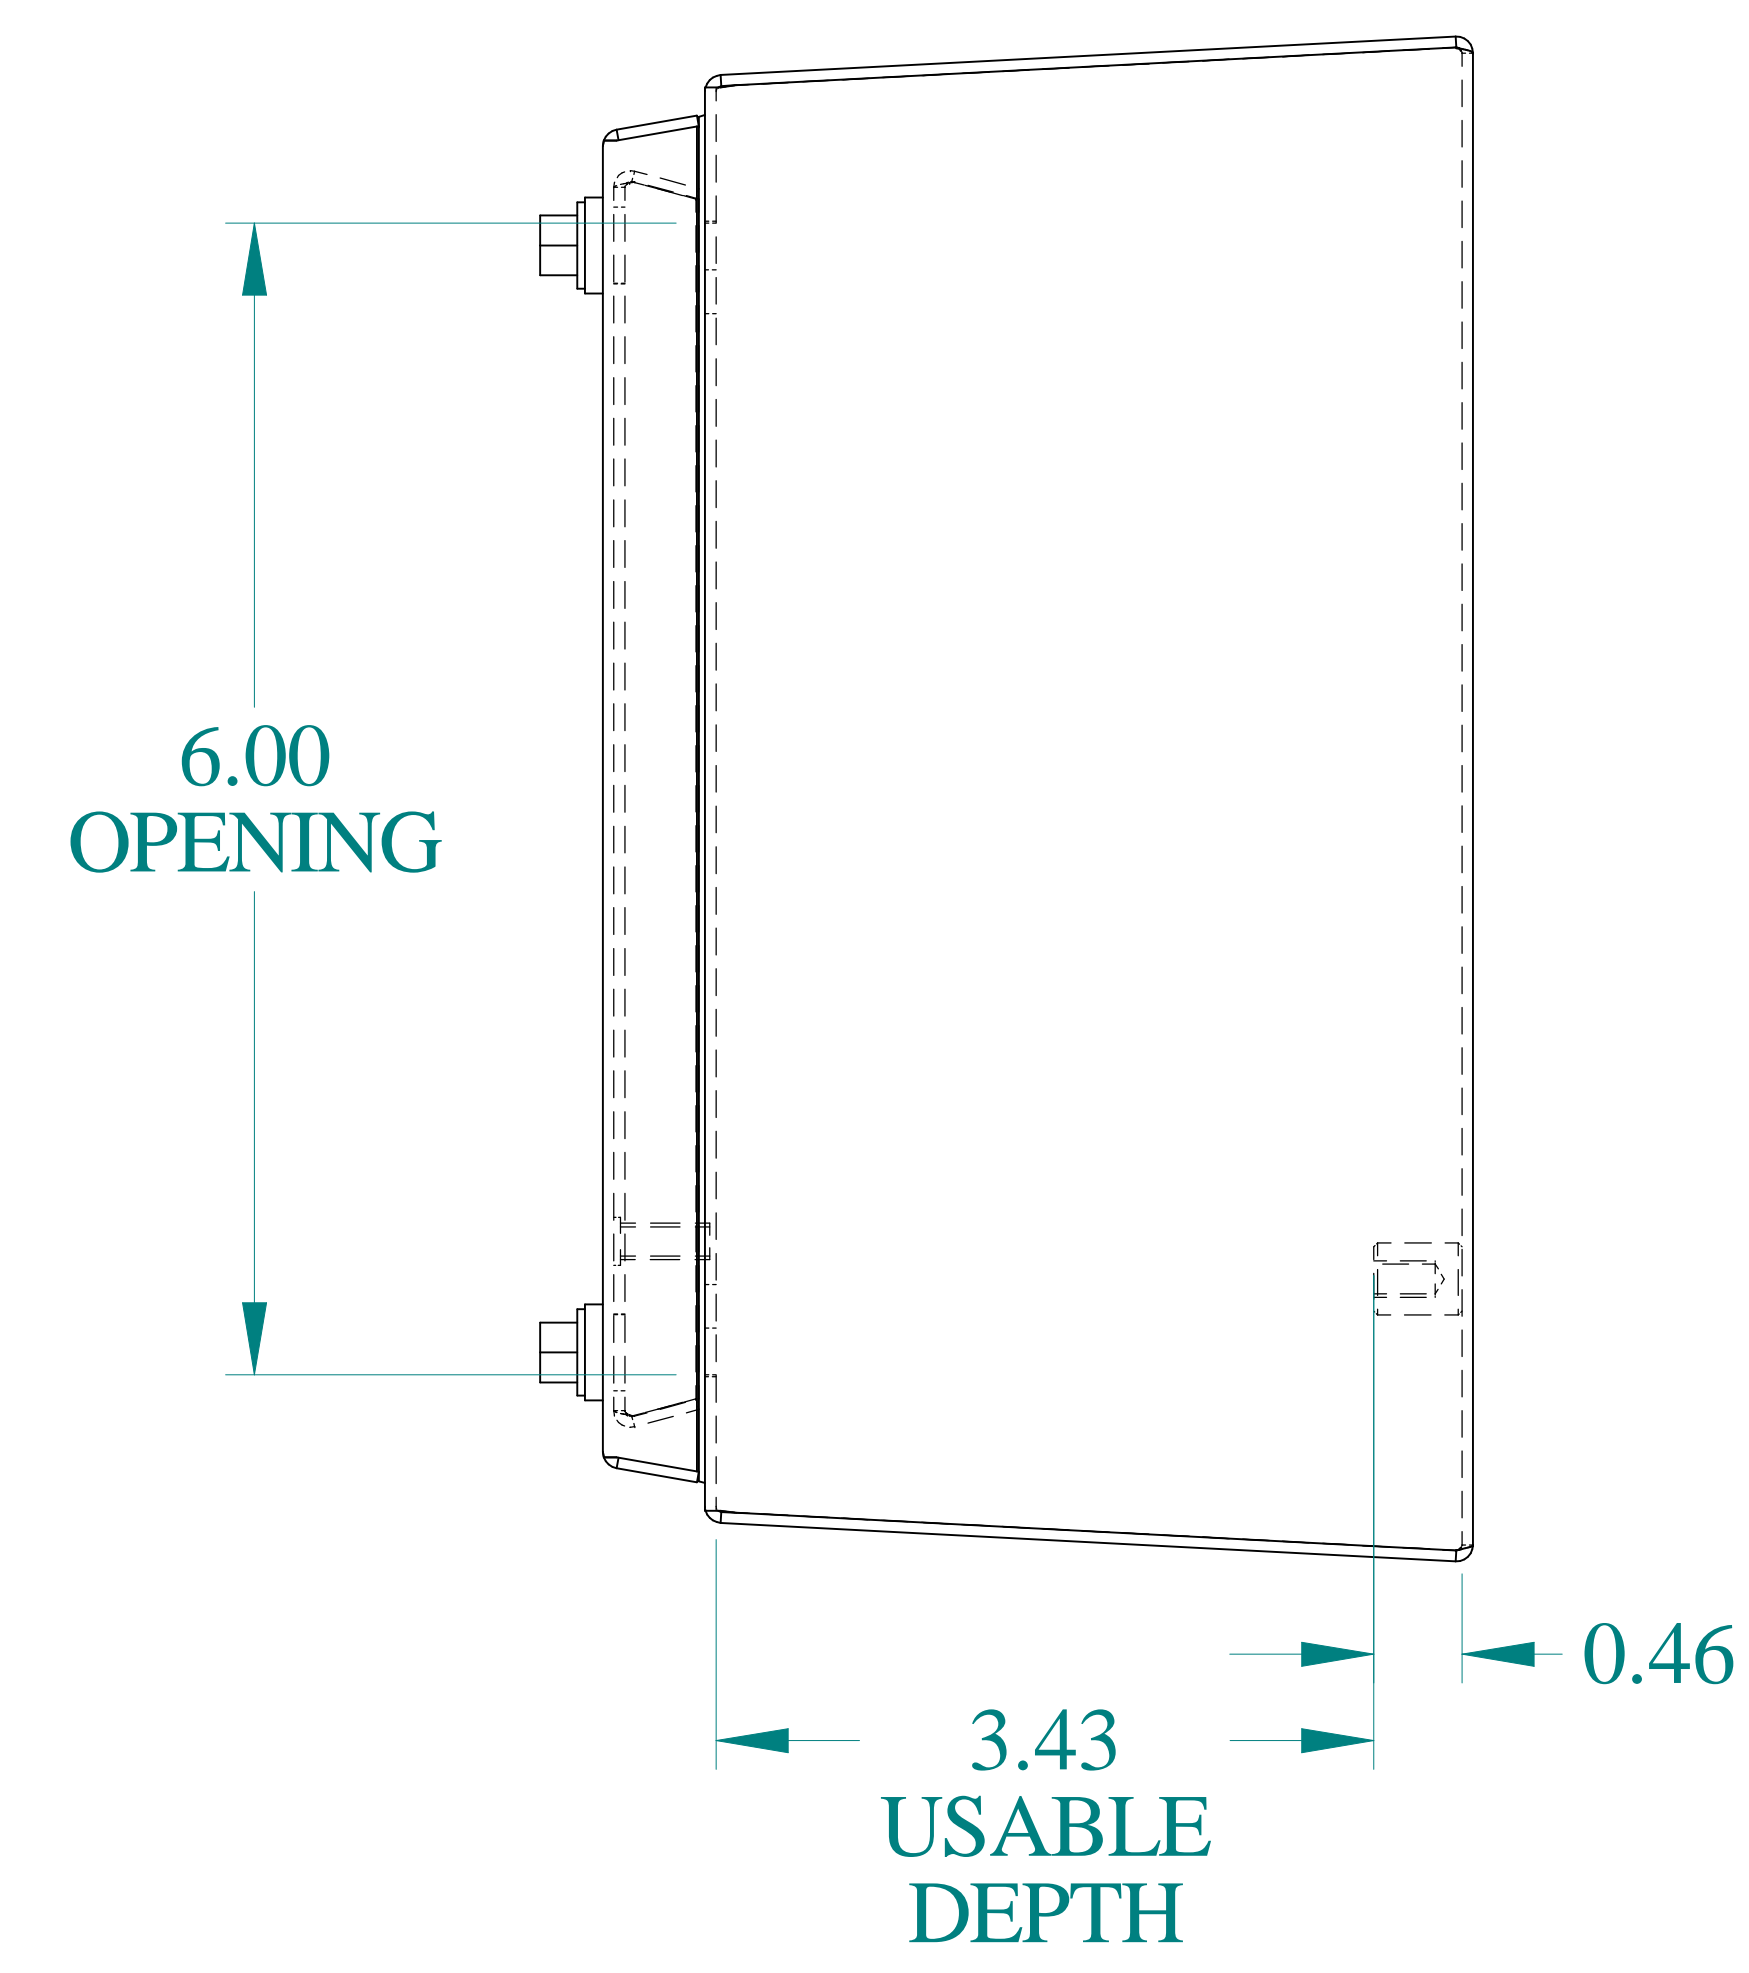

TOP VIEW

DETAIL Z

ISOMETRIC VIEWS

SIDE VIEW

TOP VIEW

SIDE VIEW

GROUND STUD
DOOR

BOTTOM VIEW

GROUND STUD
BODY

Data subject to change without notice.

Part # : HYMPB2SS Date : Jan. 21, 2021

Link: www.hamfmg.com/HYMPB2SS