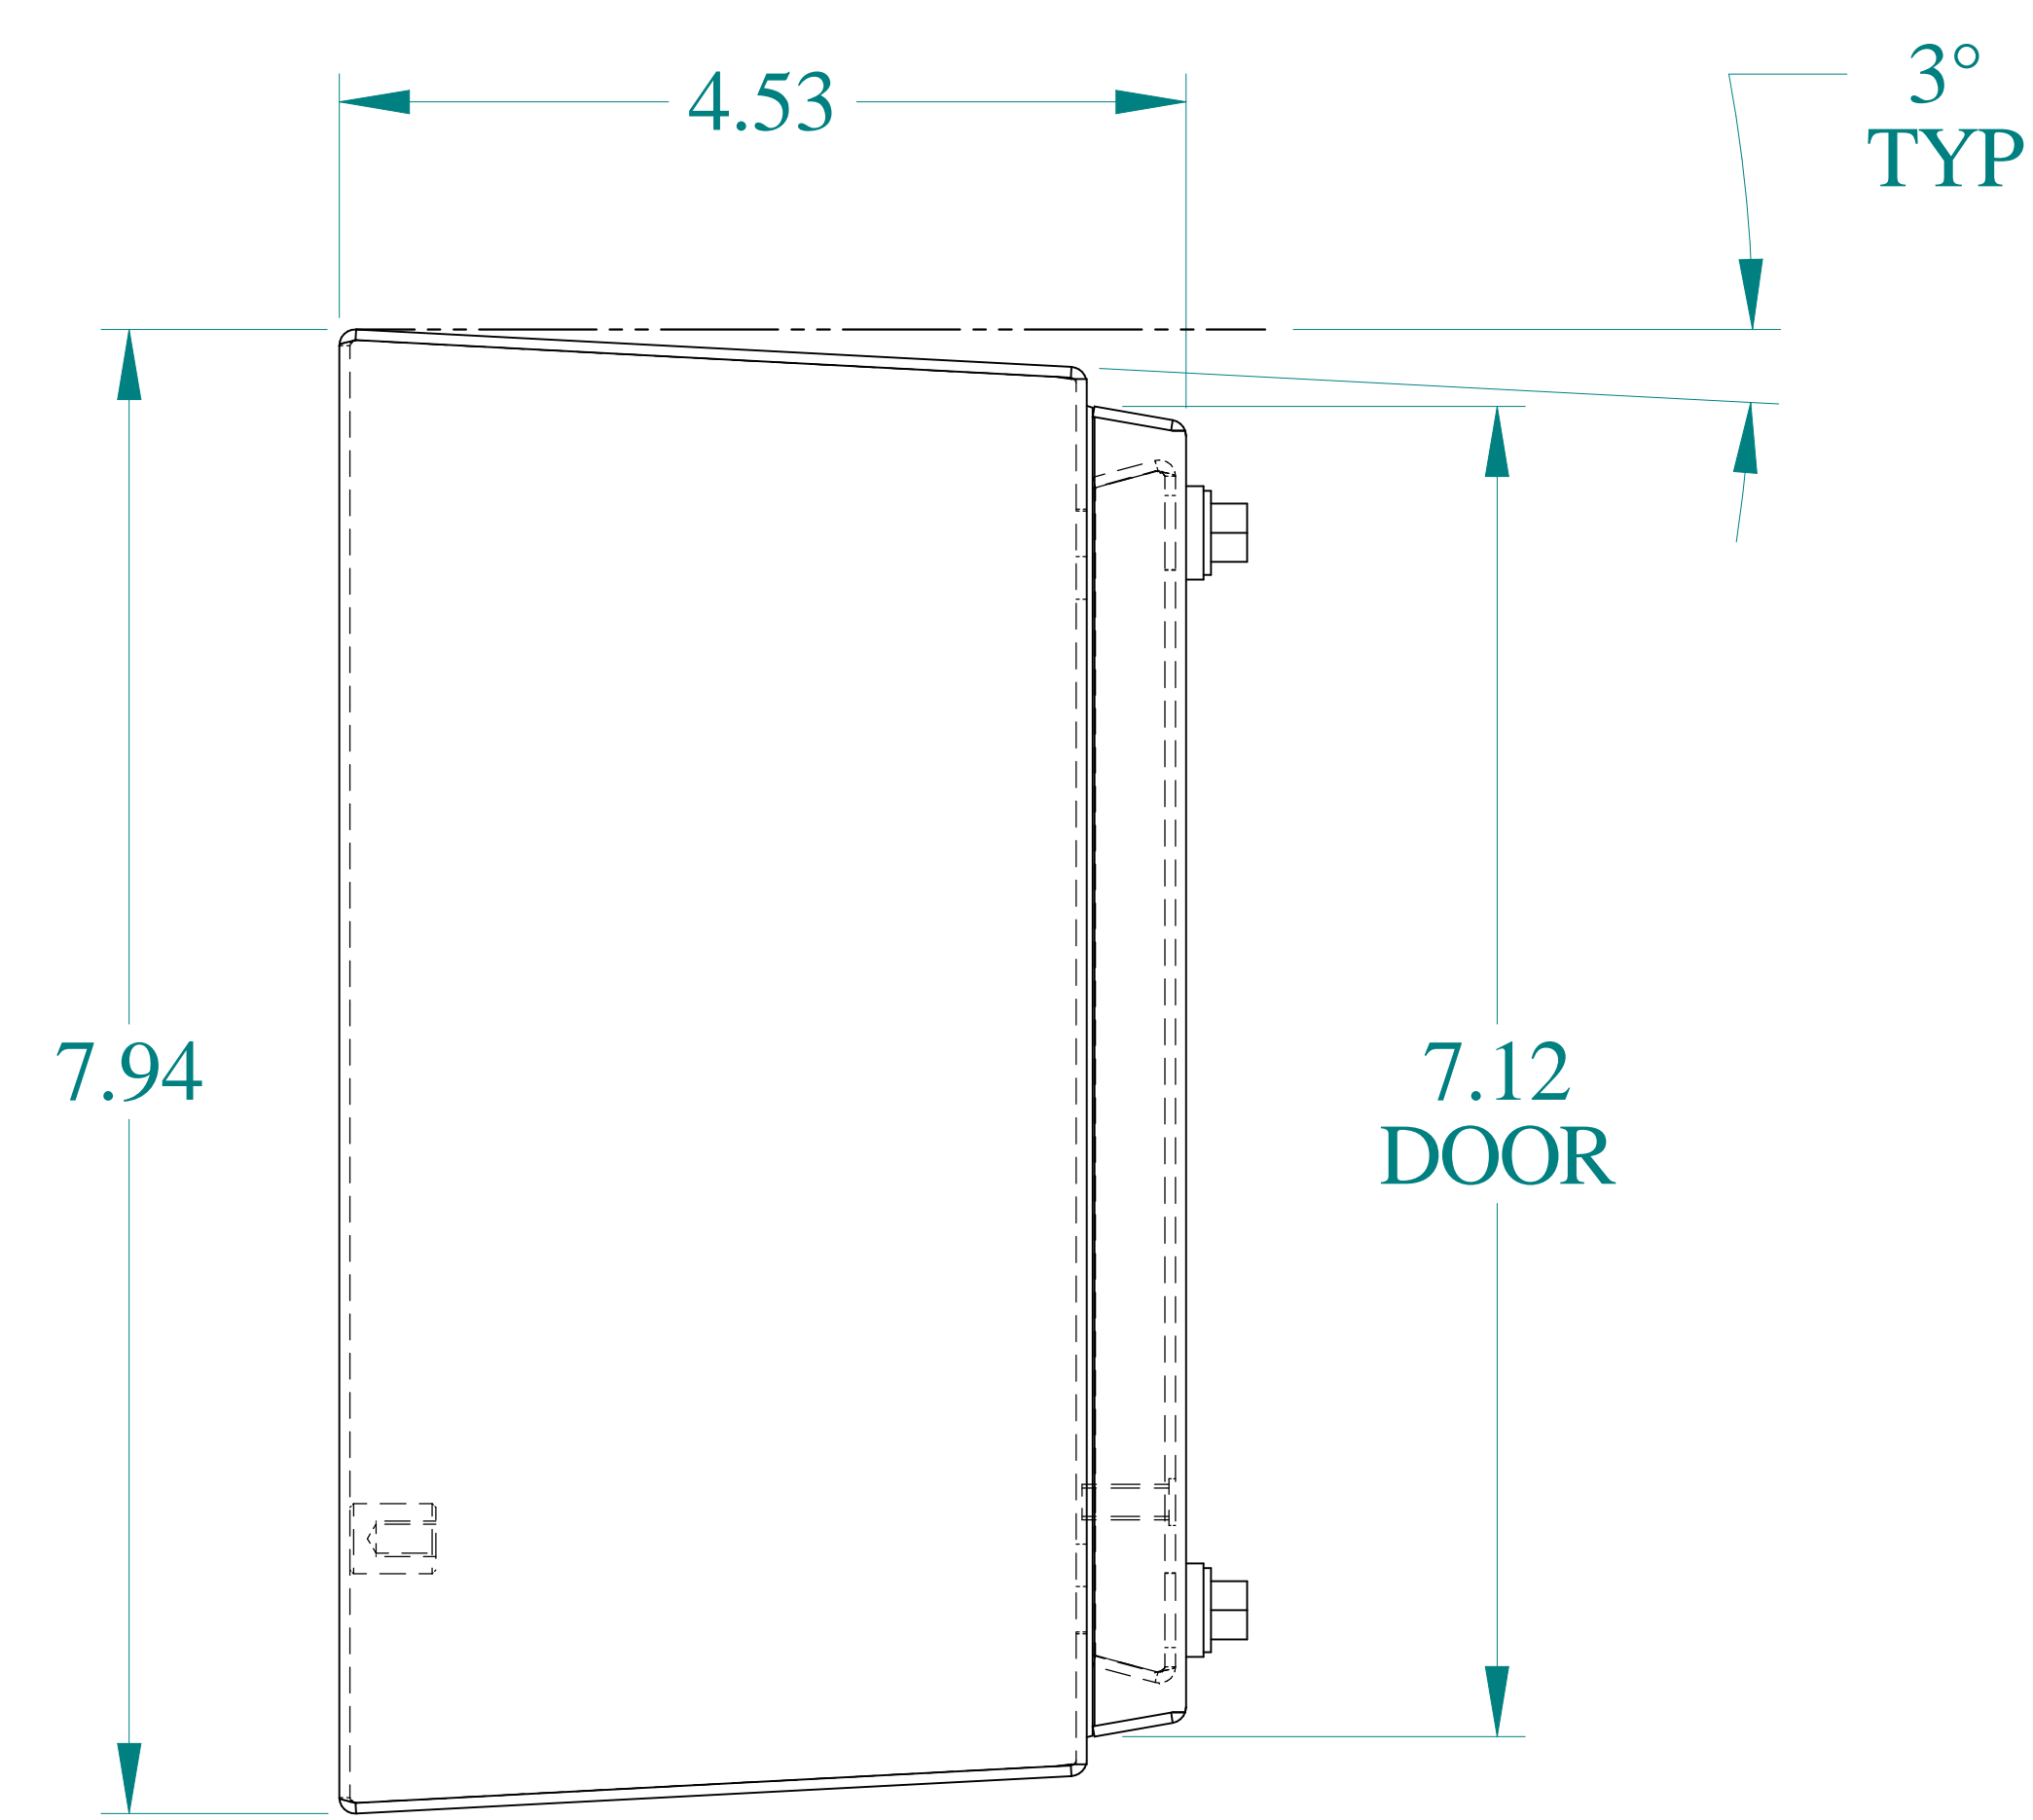

TOP VIEW

DETAIL Z

ISOMETRIC VIEWS

SIDE VIEW

TOP VIEW

SIDE VIEW

GROUND STUD
DOOR

BOTTOM VIEW

GROUND STUD
BODY

Data subject to change without notice.

Part # : HYMPB2SS Date : Jan. 21, 2021

Link: www.hamfmg.com/HYMPB2SS