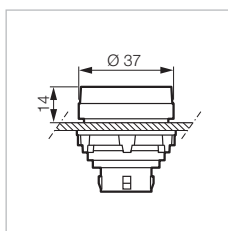

For use with a clip and LED block (p. 58 to 70)

- Red
- Green
- Clear
- Yellow
- White
- Blue

- T15SB10
- T15SB20
- T15SB30
- T15SB40
- T15SB50
- T15SB60