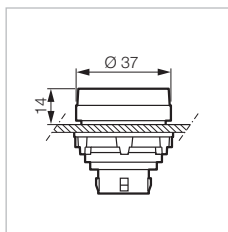

For use with a clip and LED block (p. 58 to 70)

- Red
- Green
- Clear
- Yellow
- White
- Blue

- T15SA10
- T15SA20
- T15SA30
- T15SA40
- T15SA50
- T15SA60