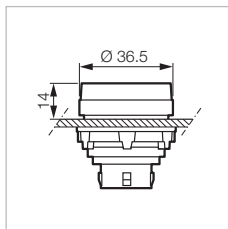

For use with a clip and LED block (p. 58 to 70)

- Red
- Green
- Clear
- Yellow
- White
- Blue

- T10SB10
- T10SB20
- T10SB30
- T10SB40
- T10SB50
- T10SB60