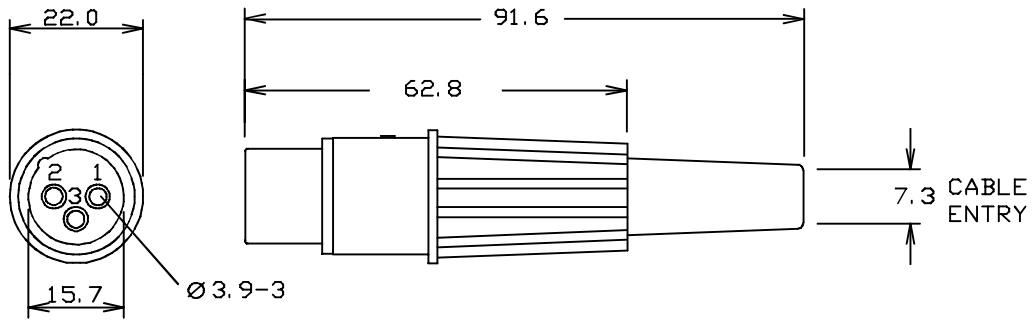

CLIFF

XLR PLUGS

Cliff P/No. CP3003 - APF Farnell P/No. 149323

Cliff P/No. CP3004 - APM Farnell P/No. 149322

For further information, contact sales@cliffuk.co.uk

Cliff Electronic Components Limited,
 76 Holmethorpe Avenue, Holmethorpe Ind. Estate,
 Redhill, Surrey RH1 2PF U.K.
 Tel: +44 (0)1737 771375 Fax: +44 (0)1737 766012