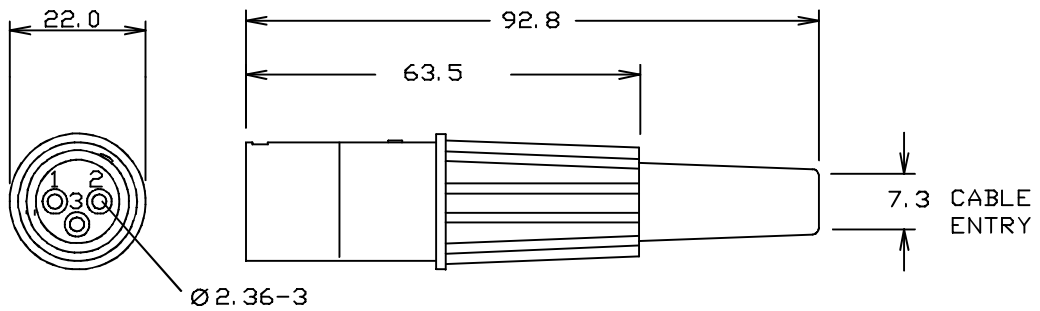

CLIFF

XLR PLUGS

Cliff P/No. CP3003 - APF Farnell P/No. 149323

Cliff P/No. CP3004 - APM Farnell P/No. 149322

For further information, contact sales@cliffuk.co.uk

Cliff Electronic Components Limited,
 76 Holmethorpe Avenue, Holmethorpe Ind. Estate,
 Redhill, Surrey RH1 2PF U.K.
 Tel: +44 (0)1737 771375 Fax: +44 (0)1737 766012