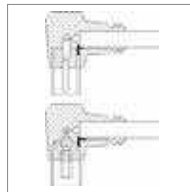

Shielding efficiency	70 dB
Cable type	coaxial cable
Inner conductor material	CCS
Inner conductor, core diameter	0.5
Number of shieldings	2 x
Type 1, shielding	foil (aluminium)
Type 2, shielding	braid (aluminium) 32x
Material cable sheath	PVC
Cable sheath diameter (approx.)	5 mm

Goobay

Angled antenna cable (<70 dB), 2x shielded

Coaxial male > Coaxial female 90°

- double shielded coaxial cable
- encapsulated unshielded plug on both sides, protection against dust, dirt and mechanical loads
- nickel plated contacts

1.50 m	11712	Bulk
5.00 m	11714	Bulk
10.00 m	51254	Bulk

Shielding efficiency	70 dB
Cable type	coaxial cable
Inner conductor material	CCS
Inner conductor, core diameter	0.5
Number of shieldings	2 x
Type 1, shielding	foil (aluminium)
Type 2, shielding	braid (aluminium) 32x
Material cable sheath	PVC
Cable sheath diameter (approx.)	5 mm