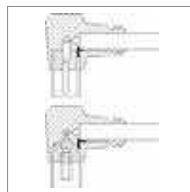

Goobay

Angled antenna cable (<70 dB), 2x shielded

Coaxial male > Coaxial female 90°

- double shielded coaxial cable
- encapsulated unshielded plug on both sides, protection against dust, dirt and mechanical loads
- nickel plated contacts

1.50 m	11712	Bulk
5.00 m	11714	Bulk
10.00 m	51254	Bulk

Shielding efficiency	70 dB
Cable type	coaxial cable
Inner conductor material	CCS
Inner conductor, core diameter	0.5
Number of shieldings	2 x
Type 1, shielding	foil (aluminium)
Type 2, shielding	braid (aluminium) 32x
Material cable sheath	PVC
Cable sheath diameter (approx.)	5 mm

Goobay

Angled antenna cable (<70 dB), 2x shielded

Coaxial male 90° > Coaxial female 90°

- double shielded coaxial cable
- encapsulated unshielded plug on both sides, protection against dust, dirt and mechanical loads
- nickel plated contacts

1.50 m	11520	Bulk
2.50 m	11521	Bulk
5.00 m	11522	Bulk
10.00 m	11524	Bulk

Shielding efficiency	70 dB
Cable type	coaxial cable
Inner conductor material	CCS
Inner conductor, core diameter	0.5
Number of shieldings	2 x
Type 1, shielding	foil (aluminium)
Type 2, shielding	braid (aluminium) 32x
Material cable sheath	PVC
Cable sheath diameter (approx.)	5 mm