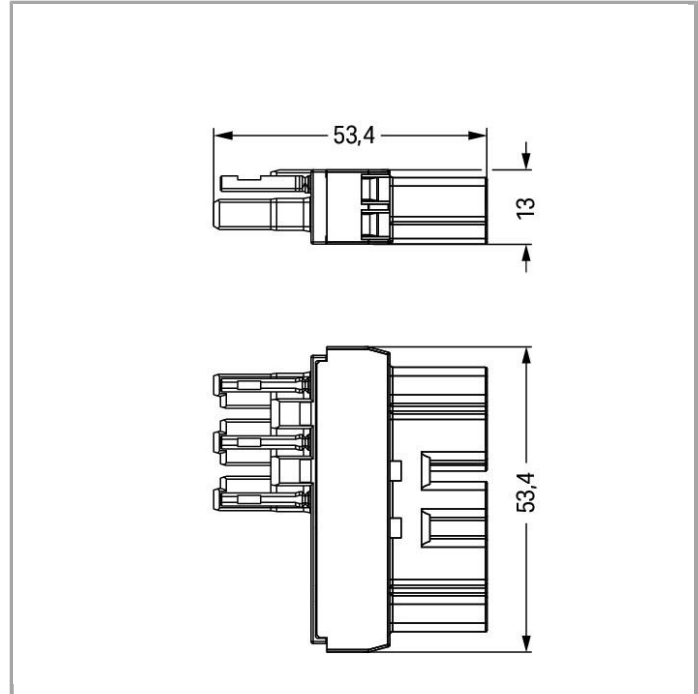

Item description

Note:

All connectors for mounted installations (snap-in versions for lighting fixtures or devices, all types of PCB and distribution connectors) are factory-equipped with locking levers to ensure plugs and sockets are securely locked. Additional locking levers are only required for flying leads (plug /socket).

Data

Electrical data

Ratings per IEC/EN 60664-1

Rated voltage (III / 3)	400 V
Rated impulse voltage (III / 3)	6 kV
Rated current	25 A
Rated voltage (III / 3) 2	250 V
Rated impulse voltage (III / 3) 2	4 kV
Legend (ratings)	(III / 3) ≙ Overvoltage category III / Pollution degree 3