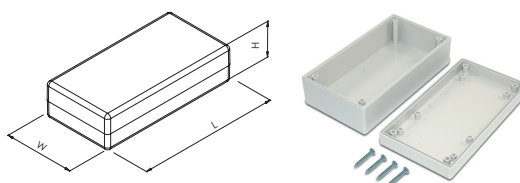

HEAVY DUTY ENCLOSURES

DIN RAIL ENCLOSURES

INTERFACE SUPPORTS

ELECTRICAL ENCLOSURES

SPECIFICATION

Materials	Lid & base ABS, UL94-V0
Operating temperature	Resistant to temperatures up to 85°C
Standard colours	Light grey similar to RAL 7035 Black similar to RAL 5004
Standard unit includes	Lid & base

BLACK	GREY	LENGTH	WIDTH	HEIGHT	SNAP FIT
BE300-5030B	BE300-5030G	50mm	50mm	30mm	•
BE300-5025B	BE300-5025G	100mm	50mm	25mm	
BE300-5040B	BE300-5040G	100mm	50mm	40mm	
BE300-6540B	BE300-6540G	120mm	65mm	40mm	
BE300-6565B	BE300-6565G	120mm	65mm	66mm	
BE300-1145B	BE300-1145G	185mm	110mm	45mm	•

100 Series Open Potting Boxes

DIECAST & METAL ENCLOSURES

Comprehensive range of open top potting boxes. Maximum protection against shock, chemicals, moisture and temperature.

DESKTOP & INSTRUMENT CASES

- Encapsulate and protect electronic components
- Moulded in ABS
- Highly resistant to most chemicals
- High rigidity and impact strength
- Compliant with water absorption specifications to DIN53495