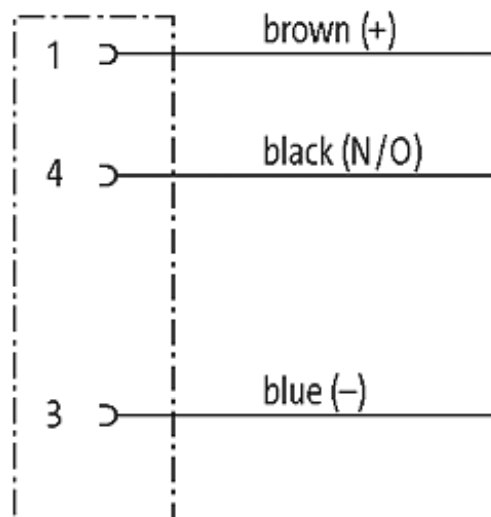

**M8 FEMALE FLANGE PLUG A CODED FRONT MOUNT**

PP-wires 3x0.25 0.3m

Front mounting  
Flange M8 female  
with multi-strand wire  
3-pole

[Link to Product](#)**Illustration**

# Female

Product may differ from Image