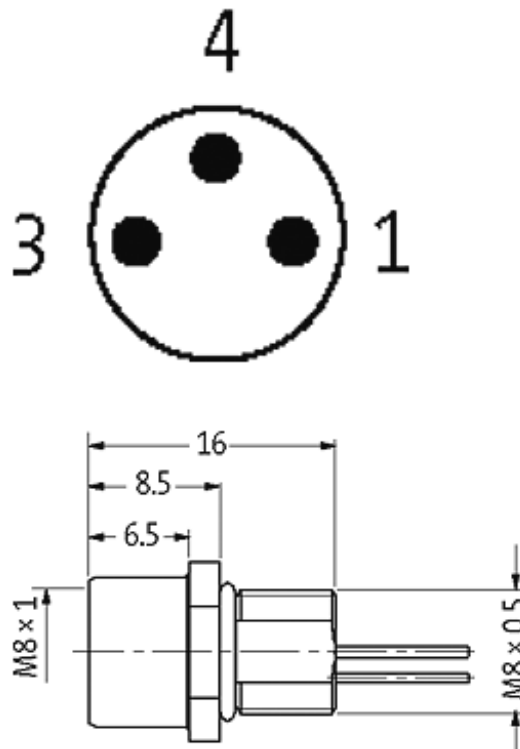

**M8 FEMALE FLANGE PLUG A CODED FRONT MOUNT**

PP-wires 3x0.25 0.3m

Front mounting  
Flange M8 female  
with multi-strand wire  
3-pole

[Link to Product](#)**Illustration**

# Female

Product may differ from Image

## Technical Data

Operating voltage	max. 60 V AC/DC
Operating current per contact	max. 4 A
Locking of ports	Screw thread M8 × 1 mm (recommended torque 0.4 Nm) self-securing
Protection	IP67 inserted and tightened (EN 60529)

## Cables

Cable number	970
No./diameter of wires	3 × 0.25 mm <sup>2</sup>
Wire isolation	PP (br, bk, bl)
Shore hardness outer jacket	70 ± 5D
Outer diameter	approx. 1.25 mm
Bend radius (fixed)	5 × outer Ø
Bend radius (moving)	10 × outer Ø
Temperature range (fixed)	-40...+80 °C
Temperature range (mobile)	-25...+80 °C