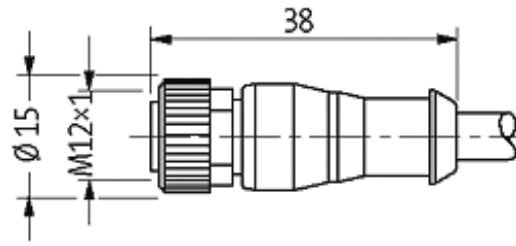

M12 MALE 0° / M12 FEMALE 0° LED

PUR 4X0.34 GRAY, UL/CSA + robot + drag ch AIN 2.0m

Male straight to female straight

M12 - M12, 4-pole

2 × LED (PNP), (NPN) on request

Art.-No. 7005 - M12 Lite - (plastic hexagonal screw) on request

[Link to Product](#)

Illustration

Male

Female

Product may differ from Image