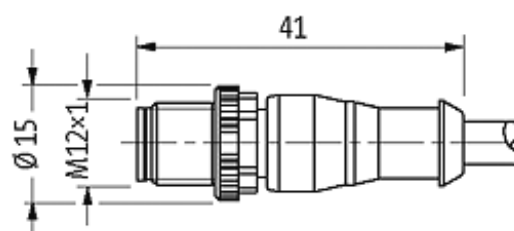

M12 MALE 0° / M12 FEMALE 0° LED

PUR 4X0.34 GRAY, UL/CSA + robot + drag ch AIN 2.0m

Male straight to female straight

M12 - M12, 4-pole

2 × LED (PNP), (NPN) on request

Art.-No. 7005 - M12 Lite - (plastic hexagonal screw) on request

[Link to Product](#)

Illustration

Male

Female

Product may differ from Image