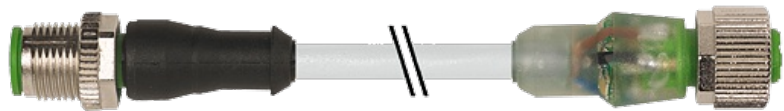

M12 MALE 0° / M12 FEMALE 0° LED

PUR 4X0.34 GRAY, UL/CSA + robot + drag ch AIN 2.0m

Male straight to female straight

M12 - M12, 4-pole

2 × LED (PNP), (NPN) on request

Art.-No. 7005 - M12 Lite - (plastic hexagonal screw) on request

Plastic housings with good resistance against chemicals and oils. The resistance to aggressive media should be individually tested for your application. Further details on request. Further cable lengths on request.

[Link to Product](#)

Illustration

Male

Female

Product may differ from Image