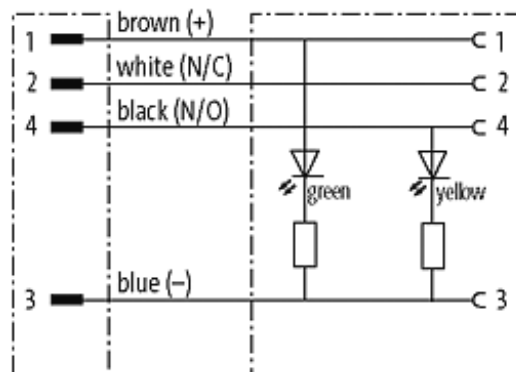

M12 MALE 0° / M12 FEMALE 0° LED

PUR 4X0.34 GRAY, UL/CSA + robot + drag ch AIN 2.0m

Male straight to female straight

M12 - M12, 4-pole

2 × LED (PNP), (NPN) on request

Art.-No. 7005 - M12 Lite - (plastic hexagonal screw) on request

Plastic housings with good resistance against chemicals and oils. The resistance to aggressive media should be individually tested for your application. Further details on request. Further cable lengths on request.

[Link to Product](#)

Illustration

Male

Female

Product may differ from Image