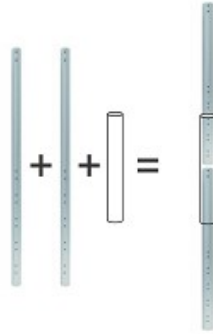

NEWSTAR CONNECTOR FOR EXTENSION

NewStar connector for extension tubes
FPMA-CP100, 150, 200, 250, 350

This NewStar flat screen pole connector, model FPMA-CPCONNECTSILVER, allows you to connect multiple poles to stretch the distance from the flat screen to the ceiling using different pole lengths. Ideal with the use of high ceilings.

This connector joins different length poles to stretch the distance even further than the offered standard length poles available. The connector tube is equipped with cable management. Hide your cables in the column to keep it nice and tidy.

NewStar connector is available for NewStar extension tubes FPMA-CP100, 150, 200, 250 and 350.

Different models and lengths poles available to suit following flat screen mounts: FPMA-C200BLACK, FPMA-C200D, FPMA-C400BLACK, PLASMA-C100BLACK & PLASMA-C100D. Model PLASMA-C100BLACK & PLASMA-C100D need two poles!