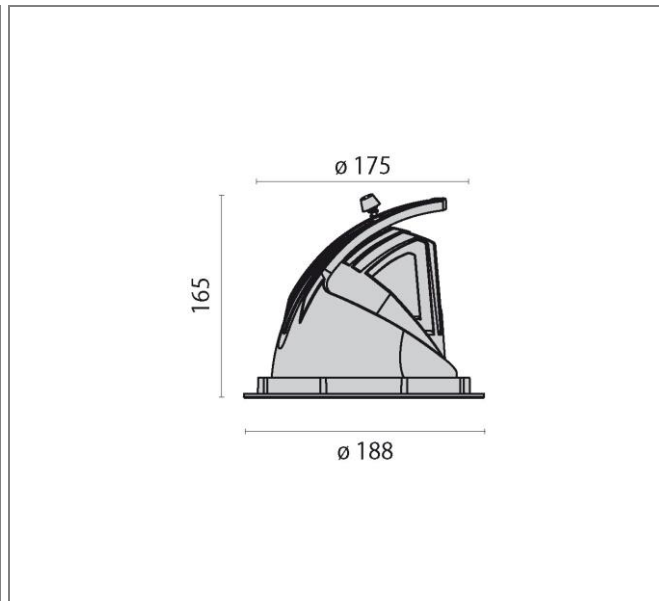

ART.: 8435154323310

EB435 LED SPOT REFLECTOR

Art.: 8435154323310, EB435 LED, 35W, 3000K, Driver static, Direct / spot (2 x 0°-10°), White, Recessed LED luminaire for indoors, consisting of: Die-cast aluminum spotlight body and ring, powder-coated, Reflector can be swivelled horizontally inwards and outwards thanks to the unique swivel mechanism, Adjustable about 60° (from -15° up to 45°, rotatable about 355°, High-brilliance spherical faceted reflector for maximum lamp performance and neutral colour rendering, Reflector in Spot design, Colour rendering index Ra > 90, Colour tolerance according to MacAdam ≤ 3 SDCM Toolless mounting, Complete with electric converter, Anchor springs, Complete with clear safety glass pane

Connected load	35 W
Luminous flux	3420 lm
Efficiency	98 lm/W
Colour temperature	3000K
Colour rendering (CRI)	80
IP class	20
Nominal voltage	220 – 240 V
Colour	RAL 9010