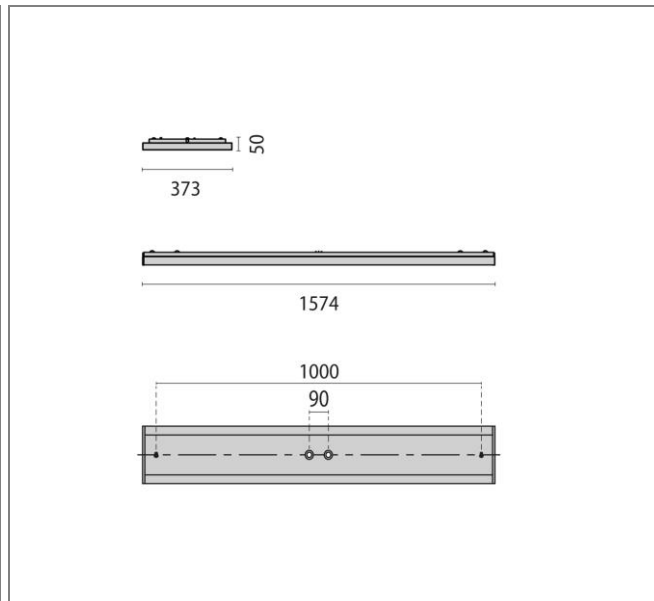

ART.: 8630661613330

SL630 AB PRISM

Art.: 8630661613330, SL630 AB, Prismenstruktur, 49W, 3000K, Driver static, 1574mm, Symmetrical - direct, Grey, LED surface-mount luminaire for interior, comprising: Housing made of steel sheet, die-cast aluminium end caps, powder painted / Prismatic cover for efficient light diffusion, glare reduction and a high level of uniformity / Renovation version with luminaire width > 370 mm to cover existing holes / Direct light distribution / LED Sidelight-Technology for a homogenous light distribution over the entire area of the cover / Colour rendering index Ra > 80 / Colour tolerance according to MacAdam = 3 SDCM / Light engine can be replaced by means of a slide-in mechanism / VDU application suitable acc. to EN 12464-1 (see table) / Special colour versions available upon request

Connected load	49 W
Luminous flux	5950 lm
Efficiency	121 lm/W
Colour temperature	3000K
Colour rendering (CRI)	80
IP class	20
Nominal voltage	220 – 240 V
Colour	GR-RAL9006
UGR	16,3
Glare control	✓