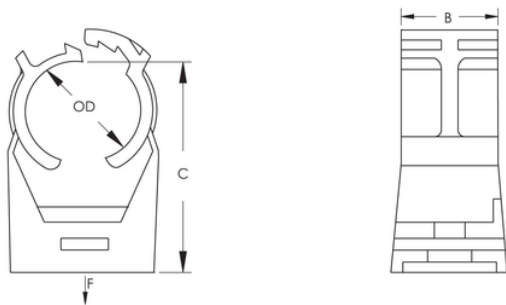

DIAGRAMS

WARNING

nVent products shall be installed and used only as indicated in nVent's product instruction sheets and training materials. Instruction sheets are available at www.nvent.com and from your nVent customer service representative. Improper installation, misuse, misapplication or other failure to completely follow nVent's instructions and warnings may cause product malfunction, property damage, serious bodily injury and death and/or void your warranty.

Noord-Amerika

+1.800.753.9221

Optie 1 - de Zorg van de Klant

Optie 2 - Technische Steun

Europa

Nederland:

+31 800-0200135

Frankrijk:

+33 800 901 793

Europa

Duitsland:

800 1890272

Andere Landen:

+31 13 5835404

APAC

Shanghai:

+ 86 21 2412 1618/19

Sydney:

+61 2 9751 8500

Onze krachtige portefeuille van merken:

nVent.com CADDY ERICO HOFFMAN RAYCHEM SCHROFF TRACER

© nVent 2022. Alle nVent tekens en emblemen worden bezeten of door de nVent Diensten GmbH of zijn filialen vergunning gegeven. Alle andere handelsmerken zijn het bezit van hun respectieve eigenaars.

nVent reserves het recht specificaties zonder bericht te veranderen.