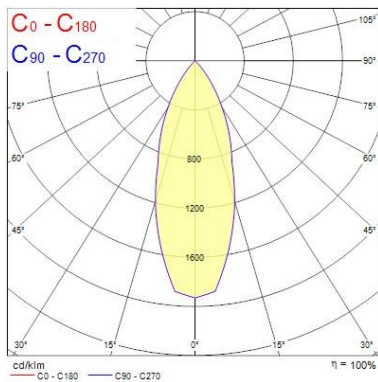

Myriad Square White Reflector - Housing only

MYRIAD SQUARE HOUS FLOOD 3K DALI WHITE REFL
2056324

Packaging single depth (cm)	17.5
DUN14 (outer)	05025768563241
Units per outer package	1
Packaging outer length / height (cm)	17.5
Packaging outer width (cm)	15.0
Packaging outer depth (cm)	17.5

PHOTOMETRY