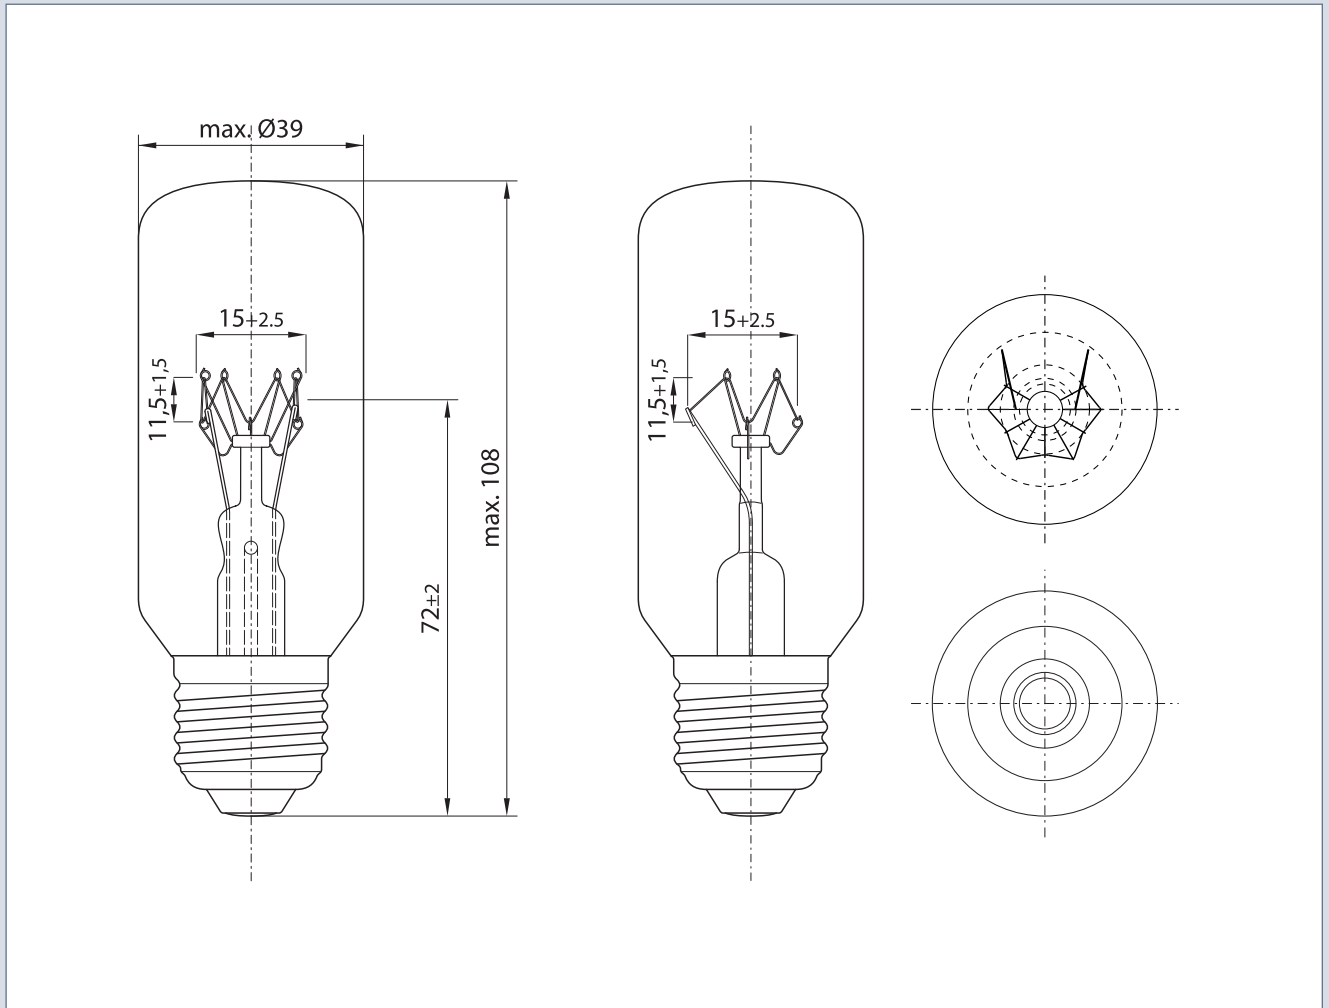

INDUSTRIAL SPECIALTY LIGHTING

Industrial Marine - Datasheet

MARINE LAMPS - E27 220V 85W

INDUSTRIAL MARINE

PRODUCT NUMBER **303842475**

[]

Tol.

VOLTAGE	220	V	
WATTAGE	85	W	±5
LUMEN OUTPUT	810	LM	
LUMEN PRO WATT	9.8	LM/W	
AVERAGE LIFE	1500	H	
BASE	E27	/	
REMARKS	T38 BULB		
BRAND	INDUSTRIAL MARINE		