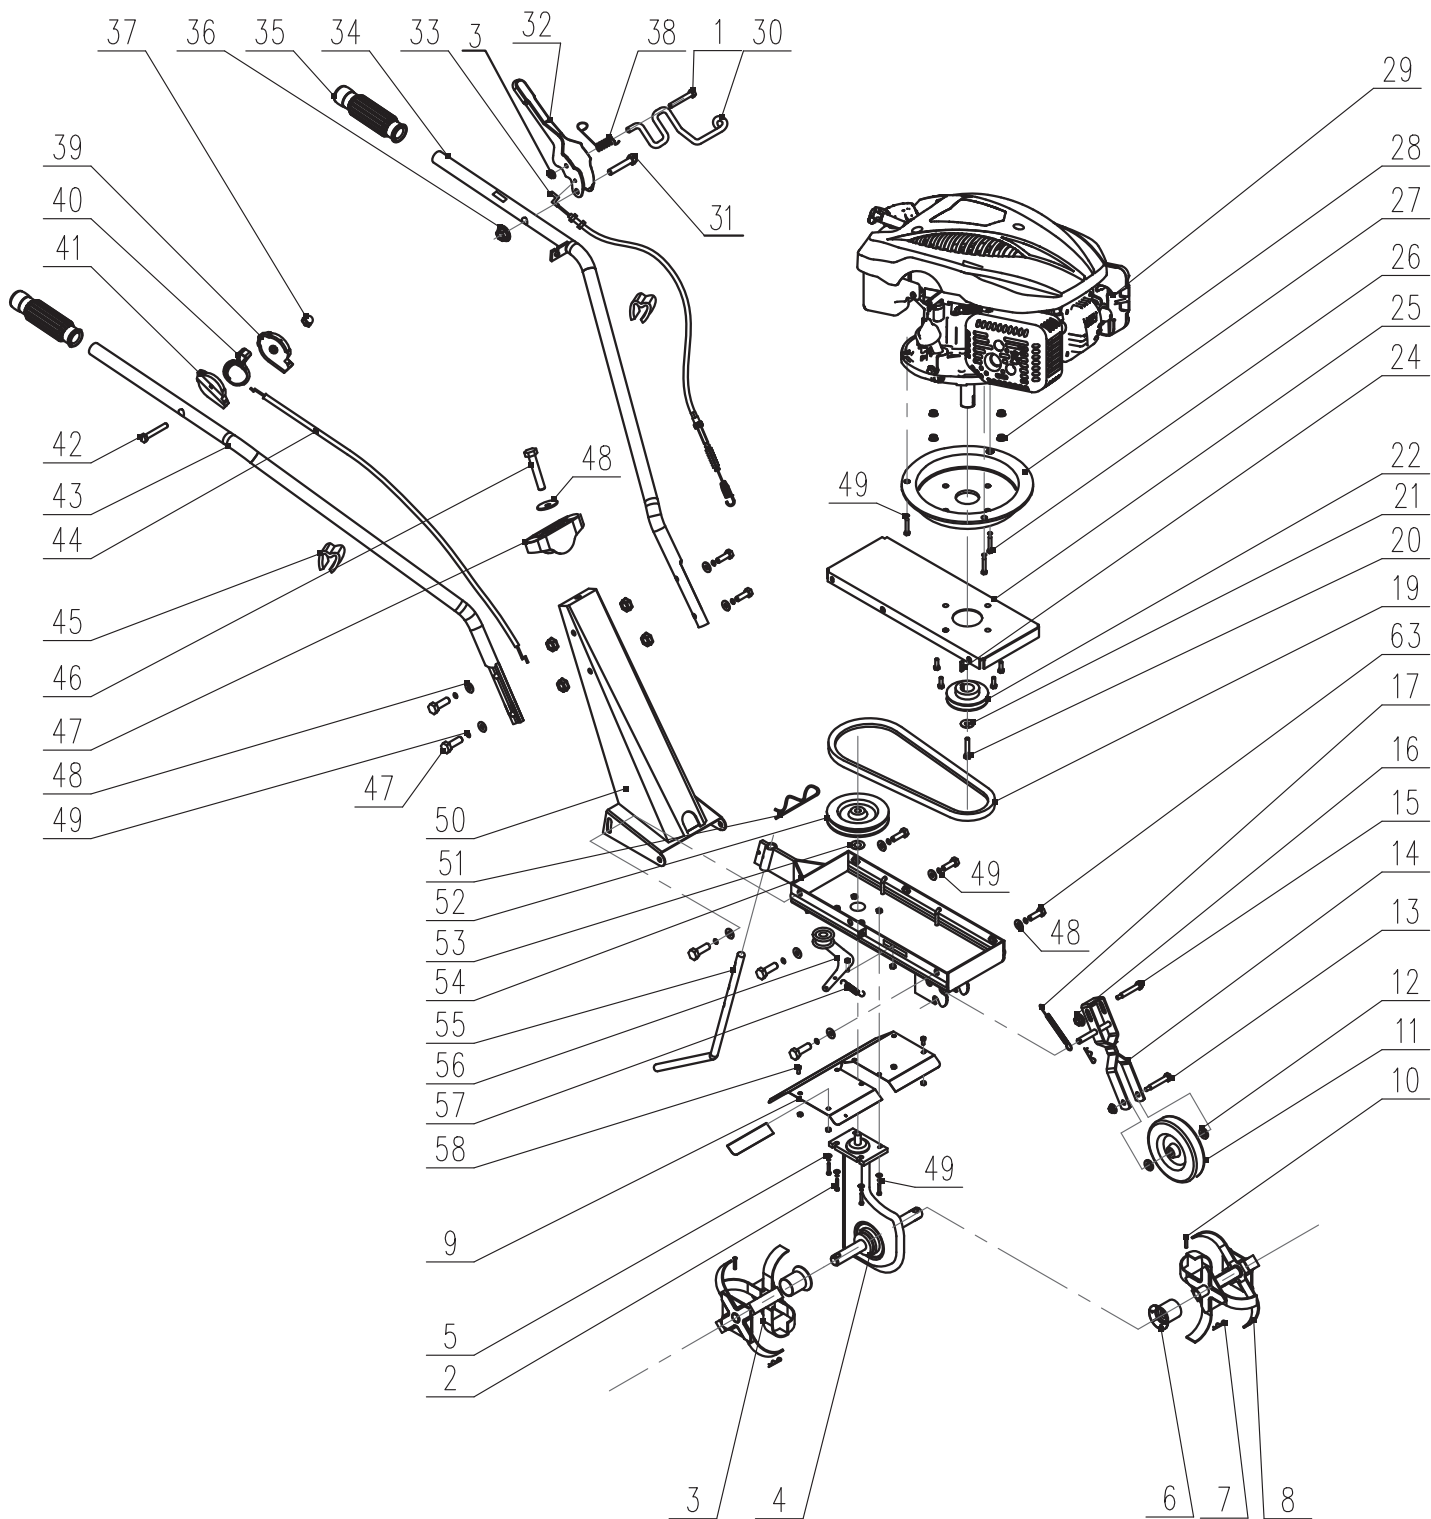

DRAPER[®]

PETROL

CULTIVATOR/ TILLER

04603 - CP145 SPARE PARTS DRAWING

DRAPER®

PETROL

CULTIVATOR/ TILLER

04603 - CP145 SPARE PARTS DRAWING / LISTING

KEY No.	PART No.	STOCK No.	DESCRIPTION
1	YCP145-63	40926	BOLT M6x12
2	YCP145-64	40939	COVER COMP, CYLINDER HEAD
3	YCP145-65	41191	PACKING, HEADCOVER
4	YCP145-66	41202	ROCKER ARM
5	YCP145-67	41317	PLATE, PUSH ROD GUIDE
6	YCP145-68	41390	SEAT, VALVE SPRING, IN

DRAPER[®]

PETROL

**CULTIVATOR/
TILLER****04603 - CP145 SPARE PARTS LISTING**

KEY No.	PART No.	STOCK No.	DESCRIPTION
13	YCP145-75	41693	BOLT M6x25
14	YCP145-76	42041	WIND DEFLECTOR SHALL BE LEFT
15	YCP145-77	42089	PLATE, GOVERNOR
16	YCP145-78	42090	ROD, PUSH
17	YCP145-79	42092	LIFTER, VALVE
18	YCP145-80	42100	CAMSHAFT ASSY
19	YCP145-81	42141	SCRAPER RING SET, PISTON
20	YCP145-82	42282	PISTON
21	YCP145-83	42542	PIN, PISTON
22	YCP145-84	42543	CLIP, PISTON
23	YCP145-85	42558	ROD ASSEMBLY., CONNECTING
24	YCP145-86	42562	CYLINDER
25	YCP145-87	42563	OIL SEAL
26	YCP145-88	42586	NUT, FLANGE
27	YCP145-89	42609	ADJUSTER ROCKER ARM
28	YCP145-90	42611	SHROUD
29	YCP145-91	42612	ENGINE STOP WIRE
30	YCP145-92	42614	CIRCULAR PLATE
31	YCP145-93	42627	BREATHING VALVE SPRING
32	YCP145-94	42629	BOLT, STUD
33	YCP145-95	42634	FUEL TANK CAP COMP
34	YCP145-96	42886	FUEL TANK
35	YCP145-97	43003	BOLT M6x38
36	YCP145-98	43005	BUSHING, FUEL TANK
37	YCP145-99	43019	BOLT M6x16
38	YCP145-100	43024	ENGINE STOP WIRE
39	YCP145-101	43027	CLIP, FUEL LINE
40	YCP145-102	43029	FUEL LINE
41	YCP145-103	43033	SHAFT, GOVERNOR ARM
42	YCP145-104	43034	WASHER, GOVERNOR ARM SHAFT
43	YCP145-105	43035	SEAL, GOVERNOR ARM SHAFT
44	YCP145-106	43036	PIN, LOCK
45	YCP145-107	43037	GOVERNOR ARM
46	YCP145-108	43105	BOLT, GOVERNOR ARM
47	YCP145-109	43308	HEXAGON BOLTS WITH FLANGE
48	YCP145-110	43312	ROD, GOVERNOR
49	YCP145-111	43370	SPRING, THROTTLE RETURN
50	YCP145-112	43407	SPRING, GOVERNOR
51	YCP145-113	43408	NUT
52	YCP145-114	43409	SHROUD ASSY, UPPER
53	YCP145-115	43410	TUBE, BREATHER