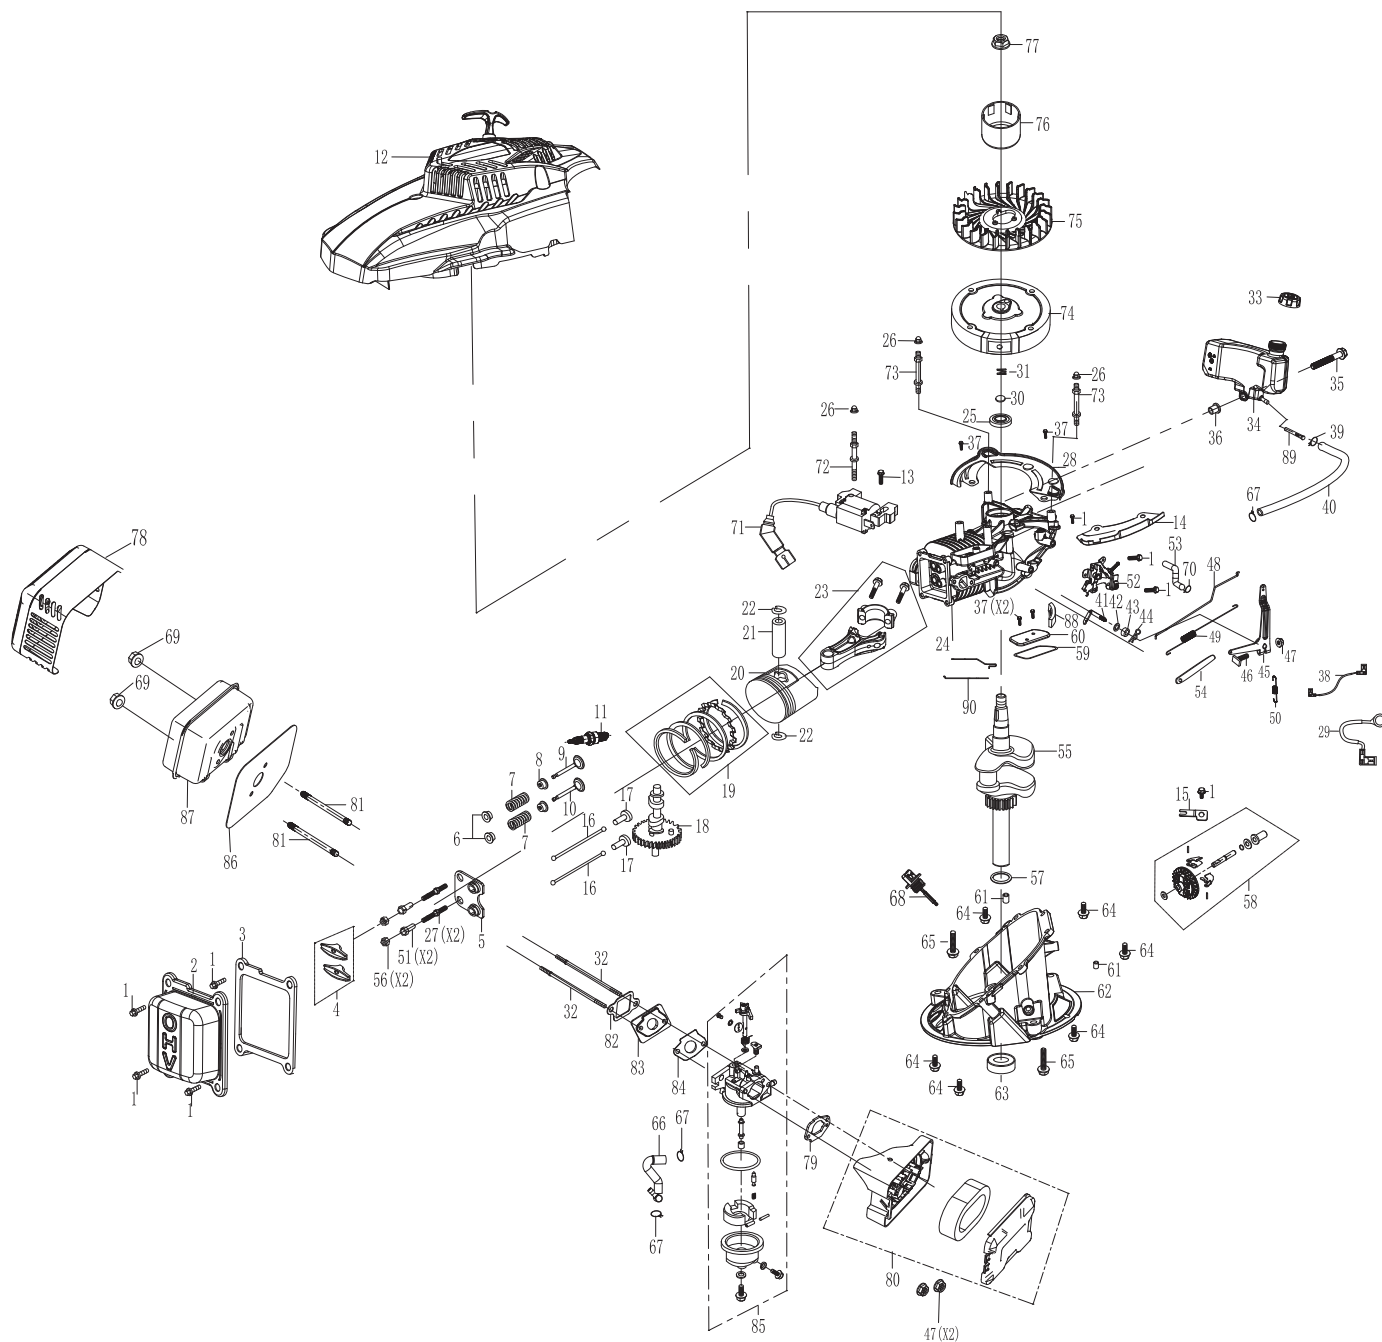

DRAPER[®]

PETROL

CULTIVATOR/ TILLER

04603 - CP145 SPARE PARTS DRAWING

DRAPER®

PETROL

CULTIVATOR/ TILLER

04603 - CP145 SPARE PARTS DRAWING / LISTING

KEY No.	PART No.	STOCK No.	DESCRIPTION
1	YCP145-63	40926	BOLT M6x12
2	YCP145-64	40939	COVER COMP, CYLINDER HEAD
3	YCP145-65	41191	PACKING, HEADCOVER
4	YCP145-66	41202	ROCKER ARM
5	YCP145-67	41317	PLATE, PUSH ROD GUIDE
6	YCP145-68	41390	SEAT, VALVE SPRING, IN

DRAPER[®]

PETROL

**CULTIVATOR/
TILLER****04603 - CP145 SPARE PARTS LISTING**

KEY No.	PART No.	STOCK No.	DESCRIPTION
13	YCP145-75	41693	BOLT M6x25
14	YCP145-76	42041	WIND DEFLECTOR SHALL BE LEFT
15	YCP145-77	42089	PLATE, GOVERNOR
16	YCP145-78	42090	ROD, PUSH
17	YCP145-79	42092	LIFTER, VALVE
18	YCP145-80	42100	CAMSHAFT ASSY
19	YCP145-81	42141	SCRAPER RING SET, PISTON
20	YCP145-82	42282	PISTON
21	YCP145-83	42542	PIN, PISTON
22	YCP145-84	42543	CLIP, PISTON
23	YCP145-85	42558	ROD ASSEMBLY., CONNECTING
24	YCP145-86	42562	CYLINDER
25	YCP145-87	42563	OIL SEAL
26	YCP145-88	42586	NUT, FLANGE
27	YCP145-89	42609	ADJUSTER ROCKER ARM
28	YCP145-90	42611	SHROUD
29	YCP145-91	42612	ENGINE STOP WIRE
30	YCP145-92	42614	CIRCULAR PLATE
31	YCP145-93	42627	BREATHING VALVE SPRING
32	YCP145-94	42629	BOLT, STUD
33	YCP145-95	42634	FUEL TANK CAP COMP
34	YCP145-96	42886	FUEL TANK
35	YCP145-97	43003	BOLT M6x38
36	YCP145-98	43005	BUSHING, FUEL TANK
37	YCP145-99	43019	BOLT M6x16
38	YCP145-100	43024	ENGINE STOP WIRE
39	YCP145-101	43027	CLIP, FUEL LINE
40	YCP145-102	43029	FUEL LINE
41	YCP145-103	43033	SHAFT, GOVERNOR ARM
42	YCP145-104	43034	WASHER, GOVERNOR ARM SHAFT
43	YCP145-105	43035	SEAL, GOVERNOR ARM SHAFT
44	YCP145-106	43036	PIN, LOCK
45	YCP145-107	43037	GOVERNOR ARM
46	YCP145-108	43105	BOLT, GOVERNOR ARM
47	YCP145-109	43308	HEXAGON BOLTS WITH FLANGE
48	YCP145-110	43312	ROD, GOVERNOR
49	YCP145-111	43370	SPRING, THROTTLE RETURN
50	YCP145-112	43407	SPRING, GOVERNOR
51	YCP145-113	43408	NUT
52	YCP145-114	43409	SHROUD ASSY, UPPER
53	YCP145-115	43410	TUBE, BREATHER