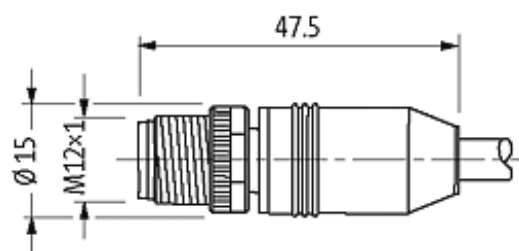

**M12 MALE 0° / M12 FEMALE 0° 8 POLE**

PUR 8x0,25 GRAY, drag ch 2.2m

Male straight to female straight

M12 - M12, 8-pole

Art.-No. 7005 - M12 Lite - (plastic hexagonal screw) on request

Plastic housings with good resistance against chemicals and oils. The resistance to aggressive media should be individually tested for your application. Further details on request. Further cable lengths on request.

**[Link to Product](#)****Illustration**

Male

Female

Product may differ from Image

### Technical Data

|                               |   |
|-------------------------------|---|
| Operating voltage             | max. 30 V AC/DC   |
| Operating current per contact | max. 2 A  |
| Locking of ports              | Screw thread M12 × 1 mm (recommended torque 0.6 Nm) self-securing |
| Protection                    | IP67 inserted and tightened (EN 60529)                            |