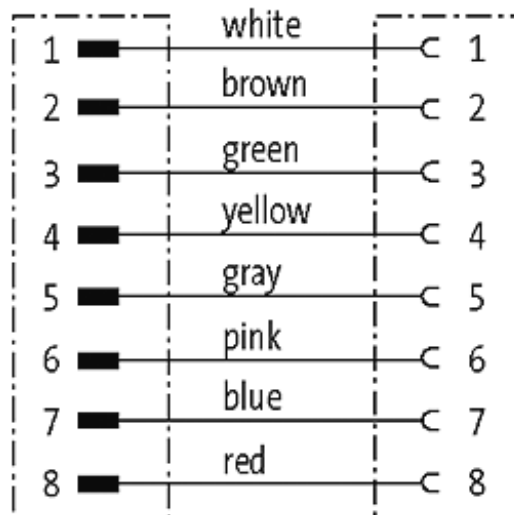

**M12 MALE 0° / M12 FEMALE 0° 8 POLE**

PUR 8x0,25 GRAY, drag ch 2.2m

Male straight to female straight

M12 - M12, 8-pole

Art.-No. 7005 - M12 Lite - (plastic hexagonal screw) on request

Plastic housings with good resistance against chemicals and oils. The resistance to aggressive media should be individually tested for your application. Further details on request. Further cable lengths on request.

**[Link to Product](#)****Illustration**

Male

Female

Product may differ from Image