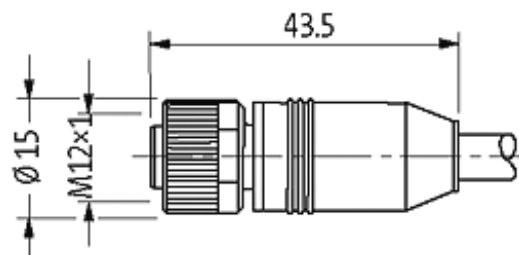

**M12 MALE 0° / M12 FEMALE 0° 8 POLE**

PUR 8x0,25 GRAY, drag ch 2.2m

Male straight to female straight

M12 - M12, 8-pole

Art.-No. 7005 - M12 Lite - (plastic hexagonal screw) on request

Plastic housings with good resistance against chemicals and oils. The resistance to aggressive media should be individually tested for your application. Further details on request. Further cable lengths on request.

**[Link to Product](#)****Illustration**

Male

Female

Product may differ from Image

### Technical Data

|                               |   |
|-------------------------------|---|
| Operating voltage             | max. 30 V AC/DC   |
| Operating current per contact | max. 2 A  |
| Locking of ports              | Screw thread M12 × 1 mm (recommended torque 0.6 Nm) self-securing |
| Protection                    | IP67 inserted and tightened (EN 60529)                            |