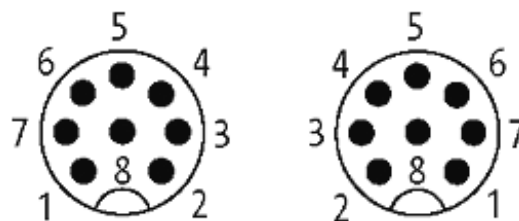

**M12 MALE 0° / M12 FEMALE 0° 8 POLE**

PUR 8x0,25 GRAY, drag ch 2.2m

Male straight to female straight

M12 - M12, 8-pole

Art.-No. 7005 - M12 Lite - (plastic hexagonal screw) on request

Plastic housings with good resistance against chemicals and oils. The resistance to aggressive media should be individually tested for your application. Further details on request. Further cable lengths on request.

**[Link to Product](#)****Illustration**

Male

Female

Product may differ from Image