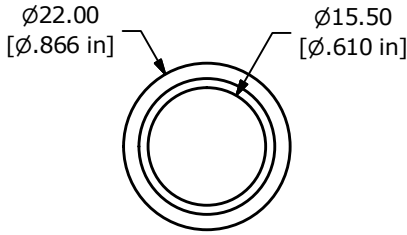

FEATURES & BENEFITS

- 19mm diameter panel cutout
- Dot, ring, power, or ring/power illumination options
- Multiple illumination voltage options
- Momentary and latching functions
- 15A high current rating

BODY DIMENSIONS

ILLUMINATED RING / POWER SYMBOL OPTION SHOWN

LED (+) AND (-) TERMINALS ARE NOT INCLUDED ON THE NON-ILLUMINATED OPTION

SAV4 SERIES ANTI-VANDAL SWITCH

LENS STYLE OPTIONS

NON-ILLUMINATED

RING ILLUMINATED