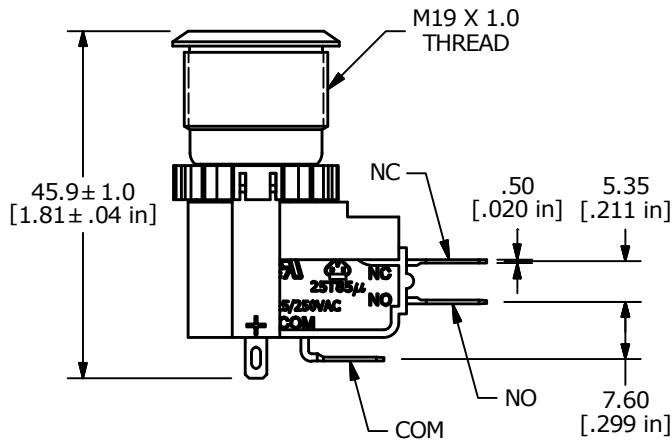

PART NUMBER CONFIGURATOR

Series	Actuator	Terminal	Function	Body Finish	Actuator Finish	Lens Style	LED Color	Illumination Voltage
SAV4	F - Flat	1 - 4.8mm Quick Connect	3 - 1P ON-ON B - 1P ON-(ON)*	S - Stainless Steel 1 - Black Anodized	S - Stainless Steel 1 - Black Anodized	None - Non-Illuminated 3 - Ring, moveable with actuator 5 - Power Symbol 6 - Ring / Power Symbol moveable with actuator	None - Non-Illuminated 0 - White 1 - Red 2 - Orange 3 - Green 4 - Blue 5 - Yellow G - Red / Green P - Green / Yellow	None - Non-Illuminated 1 - 3V 3 - 6V 4 - 12V 5 - 24V 6 - 110V 7 - 220V

BODY DIMENSIONS

ILLUMINATED RING / POWER SYMBOL OPTION SHOWN

LED (+) AND (-) TERMINALS ARE NOT INCLUDED ON THE NON-ILLUMINATED OPTION

SAV4 SERIES ANTI-VANDAL SWITCH

LENS STYLE OPTIONS

NON-ILLUMINATED

RING ILLUMINATED