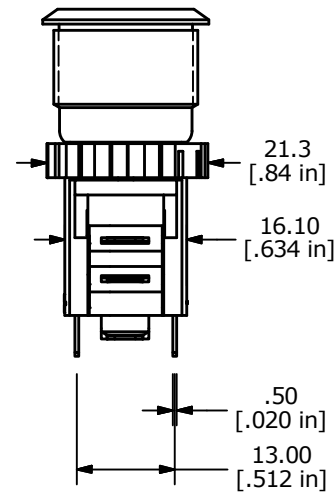

FEATURES & BENEFITS

- 19mm diameter panel cutout
- Dot, ring, power, or ring/power illumination options
- Multiple illumination voltage options
- Momentary and latching functions
- 15A high current rating

BODY DIMENSIONS

ILLUMINATED RING / POWER SYMBOL OPTION SHOWN

LED (+) AND (-) TERMINALS ARE NOT INCLUDED ON THE NON-ILLUMINATED OPTION

SAV4 SERIES ANTI-VANDAL SWITCH

LENS STYLE OPTIONS

NON-ILLUMINATED

RING ILLUMINATED