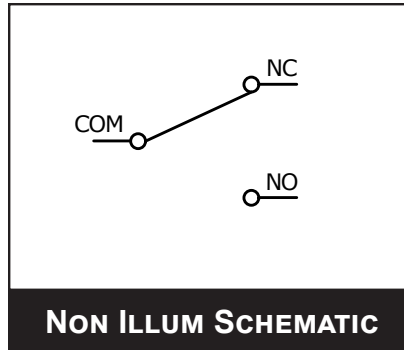

PART NUMBER CONFIGURATOR

Series	Actuator	Terminal	Function	Body Finish	Actuator Finish	Lens Style	LED Color	Illumination Voltage
SAV4	F - Flat	1 - 4.8mm Quick Connect	3 - 1P ON-ON B - 1P ON-(ON)*	S - Stainless Steel 1 - Black Anodized	S - Stainless Steel 1 - Black Anodized	None - Non-Illuminated 3 - Ring, moveable with actuator 5 - Power Symbol 6 - Ring / Power Symbol moveable with actuator	None - Non-Illuminated 0 - White 1 - Red 2 - Orange 3 - Green 4 - Blue 5 - Yellow G - Red / Green P - Green / Yellow	None - Non-Illuminated 1 - 3V 3 - 6V 4 - 12V 5 - 24V 6 - 110V 7 - 220V

NOTES:

*() denotes function is momentary
 Call us for custom graphic options 800-867-2717

Specifications subject to change without notice 8.14.2019

E-SWITCH®

www.e-switch.com

800.867.2717

1

SAV4 SERIES ANTI-VANDAL SWITCH

BODY DIMENSIONS

ILLUMINATED RING / POWER SYMBOL OPTION SHOWN

LED (+) AND (-) TERMINALS ARE NOT INCLUDED ON THE NON-ILLUMINATED OPTION

SAV4 SERIES ANTI-VANDAL SWITCH

LENS STYLE OPTIONS

NON-ILLUMINATED

RING ILLUMINATED