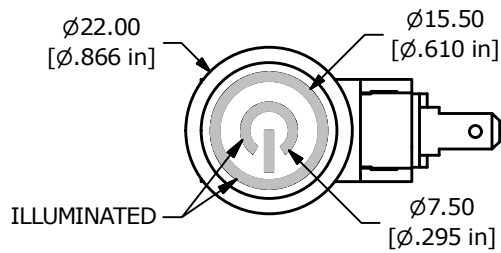

APPLICATIONS / MARKETS

RoHS

SPECIFICATIONS

Electrical Rating: 15A, 125/250VAC
Electrical Life: 10,000 Cycles
Contact Resistance: 100mΩ max,
Insulation Resistance: 100MΩ @ 500VDC
Dielectric Strength: 1,500VAC for 60 seconds
Operating/Storage Temperature: -25°C to 85°C
Travel: 3.2mm
Moisture Protection: IP67 (at front panel)
Actuation Force: 3.5N
Panel Thickness: 1-10mm
Hex Nut Torque: 1-3Nm

FEATURES & BENEFITS

- 19mm diameter panel cutout
- Dot, ring, power, or ring/power illumination options
- Multiple illumination voltage options
- Momentary and latching functions
- 15A high current rating

PART NUMBER CONFIGURATOR

Series	Actuator	Terminal	Function	Body Finish	Actuator Finish	Lens Style	LED Color	Illumination Voltage
SAV4	F - Flat	1 - 4.8mm Quick Connect	3 - 1P ON-ON B - 1P ON-(ON)*	S - Stainless Steel 1 - Black Anodized	S - Stainless Steel 1 - Black Anodized	None - Non-Illuminated 3 - Ring, moveable with actuator 5 - Power Symbol 6 - Ring / Power Symbol moveable with actuator	None - Non-Illuminated 0 - White 1 - Red 2 - Orange 3 - Green 4 - Blue 5 - Yellow G - Red / Green P - Green / Yellow	None - Non-Illuminated 1 - 3V 3 - 6V 4 - 12V 5 - 24V 6 - 110V 7 - 220V

BODY DIMENSIONS

ILLUMINATED RING / POWER SYMBOL OPTION SHOWN

LED (+) AND (-) TERMINALS ARE NOT INCLUDED ON THE NON-ILLUMINATED OPTION

SAV4 SERIES ANTI-VANDAL SWITCH

LENS STYLE OPTIONS

NON-ILLUMINATED

RING ILLUMINATED