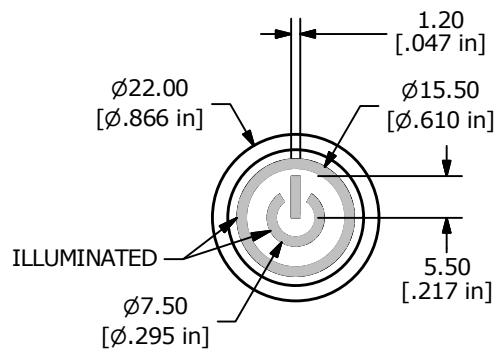

RING / POWER SYMBOL
ILLUMINATED