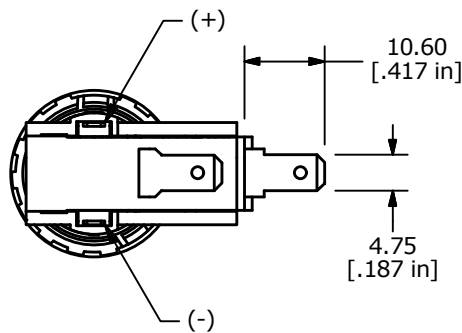

FEATURES & BENEFITS

- 19mm diameter panel cutout
- Dot, ring, power, or ring/power illumination options
- Multiple illumination voltage options
- Momentary and latching functions
- 15A high current rating

PART NUMBER CONFIGURATOR

Series	Actuator	Terminal	Function	Body Finish	Actuator Finish	Lens Style	LED Color	Illumination Voltage
SAV4	F - Flat	1 - 4.8mm Quick Connect	3 - 1P ON-ON B - 1P ON-(ON)*	S - Stainless Steel 1 - Black Anodized	S - Stainless Steel 1 - Black Anodized	None - Non-Illuminated 3 - Ring, moveable with actuator 5 - Power Symbol 6 - Ring / Power Symbol moveable with actuator	None - Non-Illuminated 0 - White 1 - Red 2 - Orange 3 - Green 4 - Blue 5 - Yellow G - Red / Green P - Green / Yellow	None - Non-Illuminated 1 - 3V 3 - 6V 4 - 12V 5 - 24V 6 - 110V 7 - 220V

NOTES:

*() denotes function is momentary
 Call us for custom graphic options 800-867-2717

Specifications subject to change without notice 8.14.2019

E-SWITCH®

www.e-switch.com

800.867.2717

1

SAV4 SERIES ANTI-VANDAL SWITCH

BODY DIMENSIONS

ILLUMINATED RING / POWER SYMBOL OPTION SHOWN

LED (+) AND (-) TERMINALS ARE NOT INCLUDED ON THE NON-ILLUMINATED OPTION

SAV4 SERIES ANTI-VANDAL SWITCH

LENS STYLE OPTIONS

NON-ILLUMINATED

RING ILLUMINATED