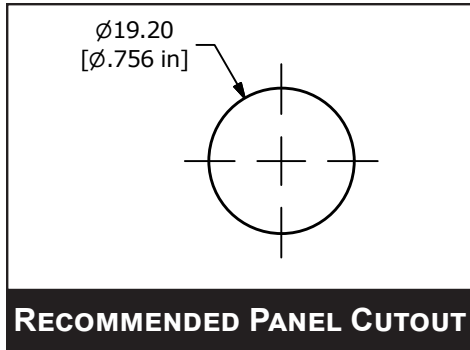

FEATURES & BENEFITS

- 19mm diameter panel cutout
- Dot, ring, power, or ring/power illumination options
- Multiple illumination voltage options
- Momentary and latching functions
- 15A high current rating

BODY DIMENSIONS

ILLUMINATED RING / POWER SYMBOL OPTION SHOWN

LED (+) AND (-) TERMINALS ARE NOT INCLUDED ON THE NON-ILLUMINATED OPTION

SAV4 SERIES ANTI-VANDAL SWITCH

LENS STYLE OPTIONS

NON-ILLUMINATED

RING ILLUMINATED