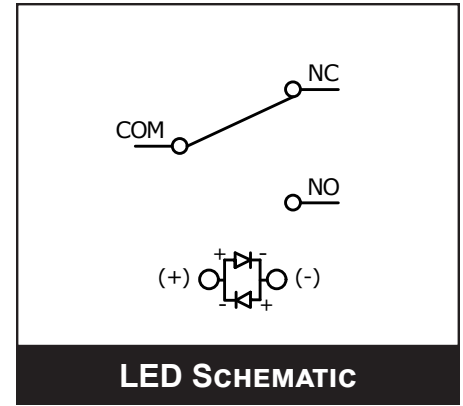

PART NUMBER CONFIGURATOR

Series	Actuator	Terminal	Function	Body Finish	Actuator Finish	Lens Style	LED Color	Illumination Voltage
SAV4	F - Flat	1 - 4.8mm Quick Connect	3 - 1P ON-ON B - 1P ON-(ON)*	S - Stainless Steel 1 - Black Anodized	S - Stainless Steel 1 - Black Anodized	None - Non-Illuminated 3 - Ring, moveable with actuator 5 - Power Symbol 6 - Ring / Power Symbol moveable with actuator	None - Non-Illuminated 0 - White 1 - Red 2 - Orange 3 - Green 4 - Blue 5 - Yellow G - Red / Green P - Green / Yellow	None - Non-Illuminated 1 - 3V 3 - 6V 4 - 12V 5 - 24V 6 - 110V 7 - 220V

NOTES:

*() denotes function is momentary
 Call us for custom graphic options 800-867-2717

Specifications subject to change without notice 8.14.2019

E-SWITCH®

www.e-switch.com

800.867.2717

1

SAV4 SERIES ANTI-VANDAL SWITCH

BODY DIMENSIONS

ILLUMINATED RING / POWER SYMBOL OPTION SHOWN

LED (+) AND (-) TERMINALS ARE NOT INCLUDED ON THE NON-ILLUMINATED OPTION

SAV4 SERIES ANTI-VANDAL SWITCH

LENS STYLE OPTIONS

NON-ILLUMINATED

RING ILLUMINATED