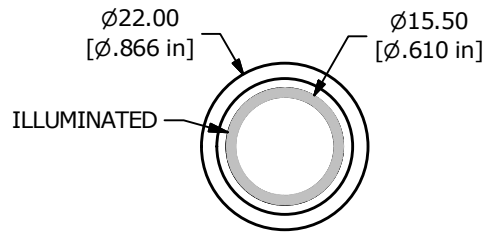

FEATURES & BENEFITS

- 19mm diameter panel cutout
- Dot, ring, power, or ring/power illumination options
- Multiple illumination voltage options
- Momentary and latching functions
- 15A high current rating

BODY DIMENSIONS

ILLUMINATED RING / POWER SYMBOL OPTION SHOWN

LED (+) AND (-) TERMINALS ARE NOT INCLUDED ON THE NON-ILLUMINATED OPTION

SAV4 SERIES ANTI-VANDAL SWITCH

LENS STYLE OPTIONS

NON-ILLUMINATED

RING ILLUMINATED