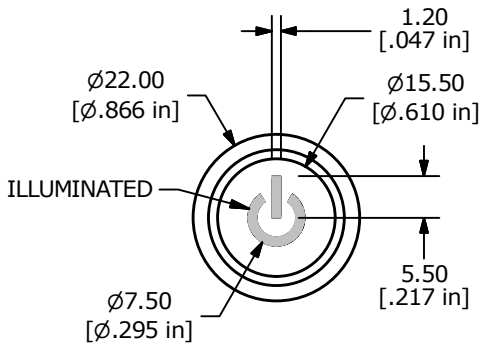

FEATURES & BENEFITS

- 19mm diameter panel cutout
- Dot, ring, power, or ring/power illumination options
- Multiple illumination voltage options
- Momentary and latching functions
- 15A high current rating

BODY DIMENSIONS

ILLUMINATED RING / POWER SYMBOL OPTION SHOWN

LED (+) AND (-) TERMINALS ARE NOT INCLUDED ON THE NON-ILLUMINATED OPTION

SAV4 SERIES ANTI-VANDAL SWITCH

LENS STYLE OPTIONS

NON-ILLUMINATED

RING ILLUMINATED