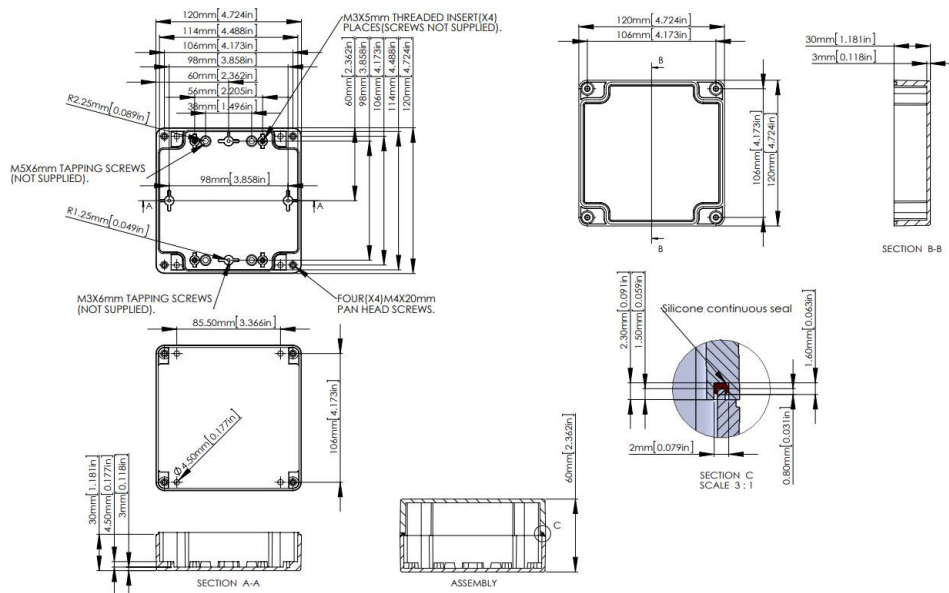

Sealed Enclosures

120 x 120 x 60mm

multicomp PRO

**RoHS
Compliant**

Description

Sealed enclosure dark gray/light gray color, production is made of durable ABS plastic/polycarbonate. Provides protection against dust and moisture according to the standard IP68.

Specifications

Dimensions	: 120mm × 120mm × 60mm
Material	: High impact ABS plastic/Polycarbonate
Color	: Dark gray/Light gray
Waterproof	: Yes
Ingress Protection Rating	: IP68

Part Number Table

Description	Part Number
Sealed Enclosure, ABS, Dark Gray, 120 x 120 x 60mm, IP68	MP009890
Sealed Enclosure, PC, Light Gray, 120 x 120 x 60mm, IP68	MP009854
Sealed Enclosure, PC, Light Gray, 120 x 120 x 60mm, IP68 with Clear Lid	MP009872

Dimensions : Millimetres

Important Notice : This data sheet and its contents (the "Information") belong to the members of the AVNET group of companies (the "Group") or are licensed to it. No licence is granted for the use of it other than for information purposes in connection with the products to which it relates. No licence of any intellectual property rights is granted. The Information is subject to change without notice and replaces all data sheets previously supplied. The Information supplied is believed to be accurate but the Group assumes no responsibility for its accuracy or completeness, any error in or omission from it or for any use made of it. Users of this data sheet should check for themselves the Information and the suitability of the products for their purpose and not make any assumptions based on information included or omitted. Liability for loss or damage resulting from any reliance on the Information or use of it (including liability resulting from negligence or where the Group was aware of the possibility of such loss or damage arising) is excluded. This will not operate to limit or restrict the Group's liability for death or personal injury resulting from its negligence. Multicomp Pro is the registered trademark of Premier Farnell Limited 2019.