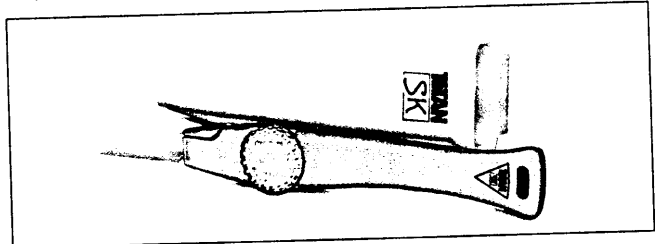

TITAN CRAFT KNIFE WITH HOLSTER

- Aluminium body with overlap nose
- Brass wheel for easy blade changing

STANLEY	i			
0-10-127	135 mm	x	12	3253560101275
1-10-127	135 mm		12	3253561101274