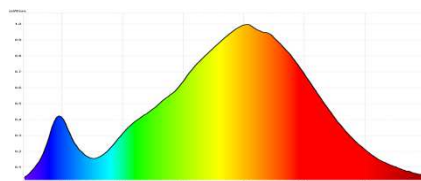

DRIVER

Removable on plug

Lifetime:
40 years

SPECTRAL CURVE

Eye-safe

DIRECTIVES

CE RoHS

SAP no.	Colour	Energy consumption KW/1000 h	Lumen	Lm/W*	Colour T° Kelvin	CRI	Source's lifetime**	Warranty	Origin	Net weight	EAN code
400036264	Black	7,5	602	93	3100	82	40 years	5 years		1,9Kg	3595560006519