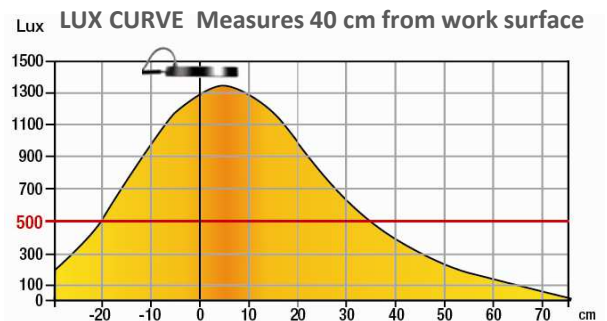

DIMENSIONS

SOURCE

LED built-in*: rated power 6,5 W

* Cannot be replaced

DRIVER

Removable on plug

Lifetime:
40 years