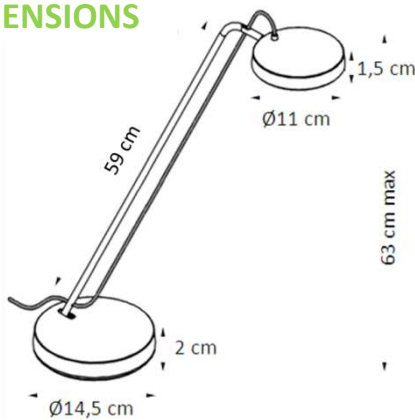

« Trompe-l'œil » cable

*“Illusio , an irresistible lamp that combines design, high-performance and functionality »
Fits any kind of office*

Technical data

602 Lumens

DIMMER TACTILE SWITCH

Under the head

Dimming of the light intensity and memorization of the intensity adjustment

MOVEMENTS

2 articulations: tilting head and arm

MATERIALS

ABS, heat resistant PBT and recyclable aluminium, epoxy coating

DIMENSIONS

SOURCE

LED built-in*: rated power 6,5 W

* Cannot be replaced