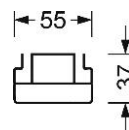

Category (ETIM):	Device mount IP 54
Type:	Device mount IP54-SDGSOT LED
Order number:	18620304100
Configuration:	Lamps integrated: LED, Light colour 840/neutral white (4000K), Colour rendering Ra>80; LED service life 50000h L80/B10
Operating device:	Electronic driver (1 pcs.)
Mains voltage:	230V / 50Hz
System performance (W):	56
Luminaire luminous flux (lm):	8000
lm/W:	139
Ambient temperatures:	-20°C / 35°C
Certifications:	IP 54, protection class I, F, D, DIN10500/Food, Indoor, CE
Colour of the housing:	traffic white RAL 9016
Weight (net) (kg):	1.9
Dimensions LxWxDxH (mm):	1531 x 55 x 37
mounting method:	Mounting rail system mounting
EAN-number:	4020863325931
Commodity code:	94051098

Quick-fit mounting system Device mount IP 54; Device mount made of galvanised, profiled sheet steel, surface coated with polyester resin enamel. Toolless fastening with two integrated pressure locks. Lighttechnical element with transparent seal, end faces made of plastic, all-round closed seal to mounting rail. Housing colour traffic white RAL 9016; Direct, open light distribution, individual. lens. optic made of polycarbonate. Heat-resistant cables including fixed 3-pole rapid installation plug connector with tool-less phase pre-selection and locating finger.

Dimensions LxWxDxH (mm): 1531 x 55 x 37
Configuration: Lamps integrated: LED, Light colour 840/neutral white (4000K), Colour rendering Ra>80; LED service life 50000h L80/B10
Luminaire luminous flux (lm): 8000
lm/W: 139
Operating device: Electronic driver (1 pcs.)
System performance (W): 56
Conditions: Suitable for use in ambient temperatures of -20°C to 35°C
Certifications: IP 54, protection class I, F, D, DIN10500/Food, Indoor, CE