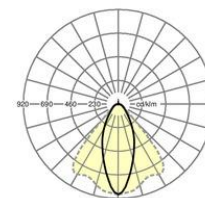

Category (ETIM):	Device mount IP 54
Type:	Device mount IP54-SDGSOT LED
Order number:	18620304100
Configuration:	Lamps integrated: LED, Light colour 840/neutral white (4000K), Colour rendering Ra>80; LED service life 50000h L80/B10
Operating device:	Electronic driver (1 pcs.)
Mains voltage:	230V / 50Hz
System performance (W):	56
Luminaire luminous flux (lm):	8000
lm/W:	139
Ambient temperatures:	-20°C / 35°C
Certifications:	IP 54, protection class I, F, D, DIN10500/Food, Indoor, CE
Colour of the housing:	traffic white RAL 9016
Weight (net) (kg):	1.9
Dimensions LxWxDxH (mm):	1531 x 55 x 37
mounting method:	Mounting rail system mounting
EAN-number:	4020863325931
Commodity code:	94051098

SDGSOT LED 8000lm 840 • vw • ED • 18620304100

Lighting technology
Individual.Lens.Optic-direct narrow distribution
SDGSOT LED 8000 lm 840

η_{LB}	100 %
lm/W	139
$\Phi_{\downarrow/\uparrow}$	99 % / 1 %
UGR q/l	19.5 / 21.5

Dimensions LxWxDxH (mm): 1531 x 55 x 37
Configuration: Lamps integrated: LED, Light colour 840/neutral white (4000K), Colour rendering Ra>80; LED service life 50000h L80/B10
Luminaire luminous flux (lm): 8000
lm/W: 139
Operating device: Electronic driver (1 pcs.)
System performance (W): 56
Conditions: Suitable for use in ambient temperatures of -20°C to 35°C
Certifications: IP 54, protection class I, F, D, DIN10500/Food, Indoor, CE