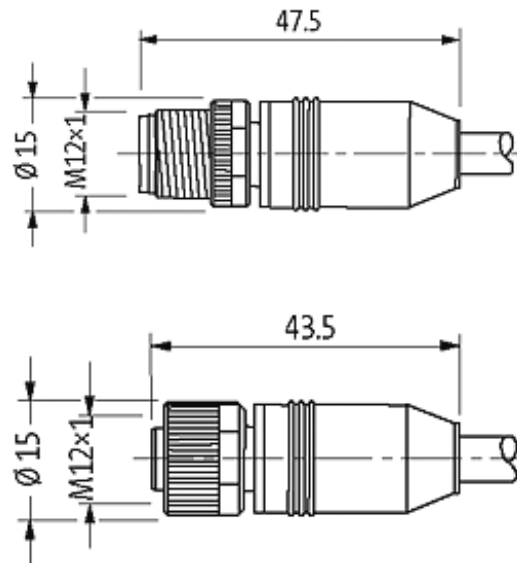

M12 MALE 0° / M12 FEMALE 0° SHIELDED

PUR 5X0.34 shielded black UL/CSA, drag ch 4m

Male straight to female straight
M12 - M12, 5-pole
shielded

Plastic housings with good resistance against chemicals and oils. The resistance to aggressive media should be individually tested for your application. Further details on request. Further cable lengths on request.

[Link to Product](#)

Illustration

Male

Female

Product may differ from Image