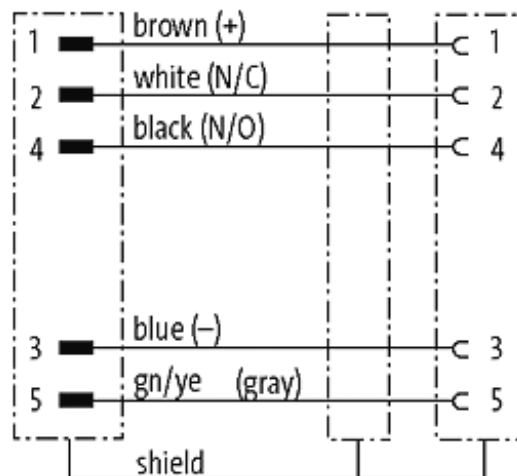

M12 MALE 0° / M12 FEMALE 0° SHIELDED

PUR 5X0.34 shielded black UL/CSA, drag ch 4m

Male straight to female straight
M12 - M12, 5-pole
shielded

Plastic housings with good resistance against chemicals and oils. The resistance to aggressive media should be individually tested for your application. Further details on request. Further cable lengths on request.

[Link to Product](#)

Illustration

Male

Female

Product may differ from Image