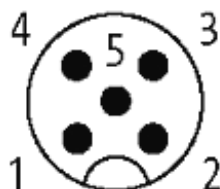

M12 MALE 0° / M12 FEMALE 0° SHIELDED

PUR 5X0.34 shielded black UL/CSA, drag ch 4m

Male straight to female straight
M12 - M12, 5-pole
shielded

Plastic housings with good resistance against chemicals and oils. The resistance to aggressive media should be individually tested for your application. Further details on request. Further cable lengths on request.

[Link to Product](#)

Illustration

Male

Female

Product may differ from Image