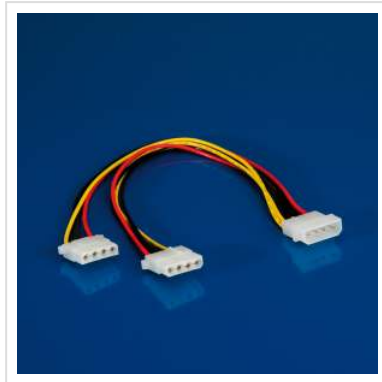

ROLINE Internal Y-Power Cable, 4-pin HDD to 2x 4-pin HDD, 0.3 m

Product No.	11.03.1005
Manufacturer	ROLINE
Manufacturer No.	11.03.1005
EAN (single piece)	7611990116157

Internal power supply cables for two additional type 5.25 disk drives; Y-model; 4-pin HDD M to 2x 4-pin HDD F; length: 0.3 m

Technical specifications

Manufacturer	ROLINE
Product group	Cable
Product type	Power cable, internal
Colour	multicolored
Length	0.3 m
Connection ports	Molex 4-pin Male / Molex 4-pin Female
Side 1 Connector Type	Molex 4-pin
Side 1 Connector Gender	Male
Side 2 Connector Type	Molex 4-pin
Side 2 Connector Gender	Female