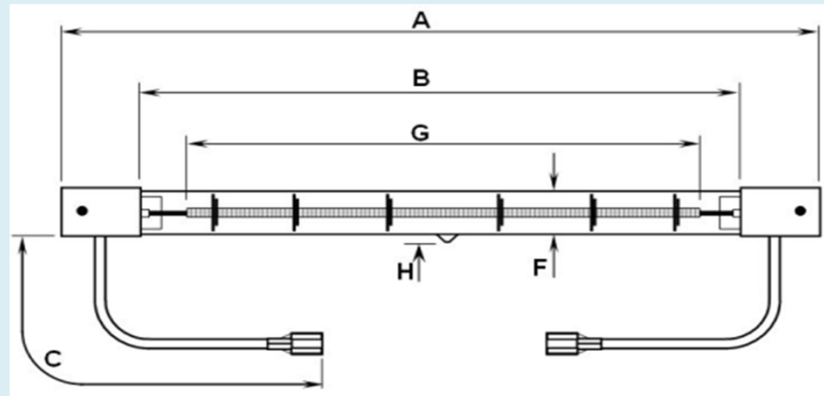

# Lamp Product Data Specification

**VICTORY**

Lamp Product Code: **6424207C**

Version No.: **1**

Issue Date: **09.06.2014**

Coating Coverage (where applic.) :-

**N/A**

Dimensions (in mm) :-

(Overall Length) A	353
(Inside Cap to Cap Length) B	0
(Lead Length) C	600
(Secondary Length) D	0
(UnHeated/Other Length) E	0
(Tube Dia) F	12
(Heat Length) G	280
(Pip Height) H	5 Max

Additional Data:

Technical Data :-